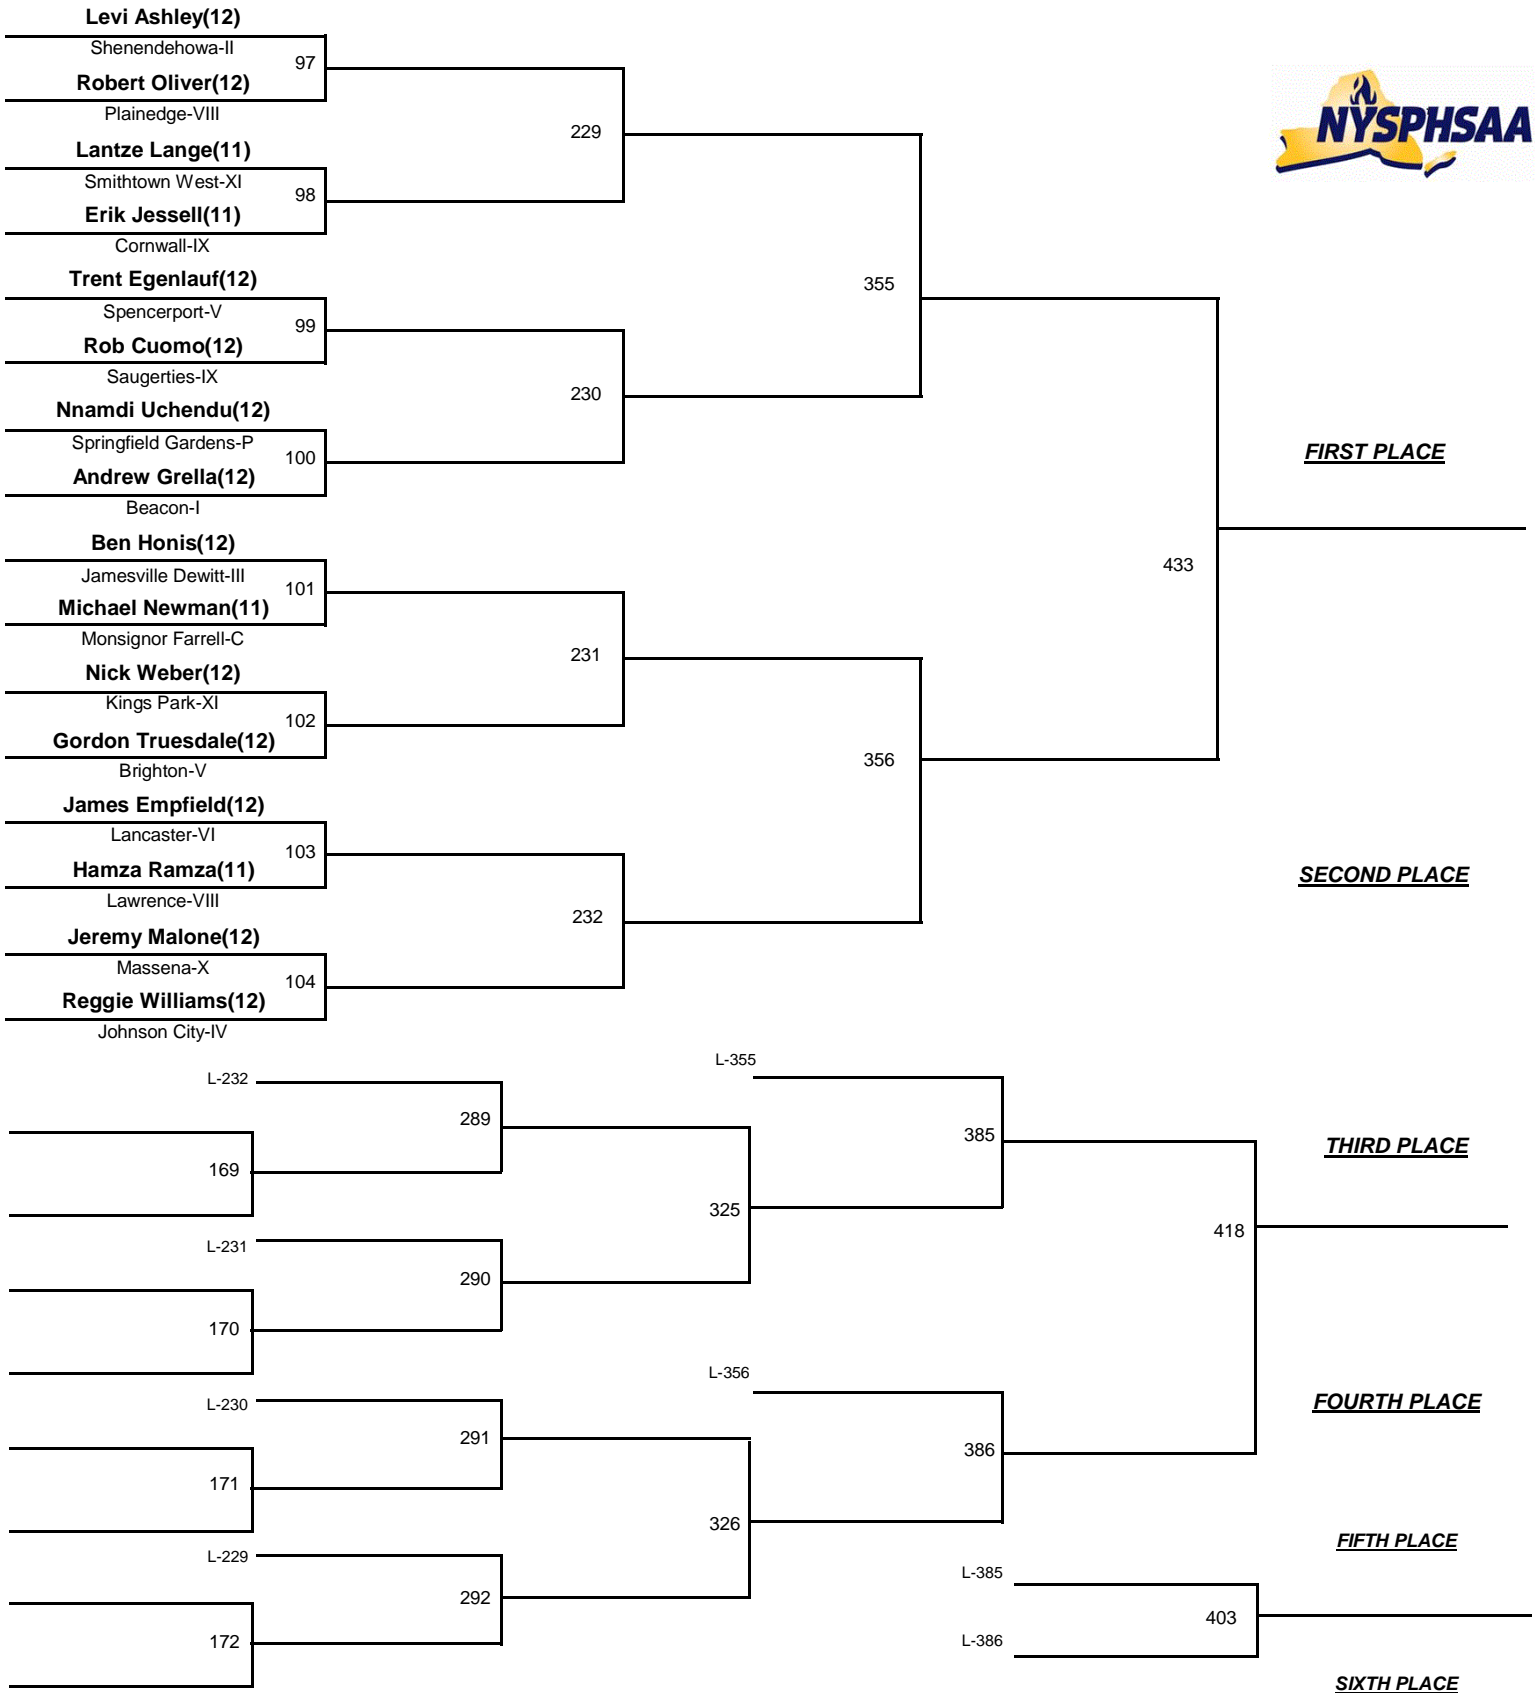

DIVISION I

DIVISION

195

WEIGHT

2014 NYSPHSAA Wrestling Championships

February 28 - March 1 2014

DIVISION I

DIVISION