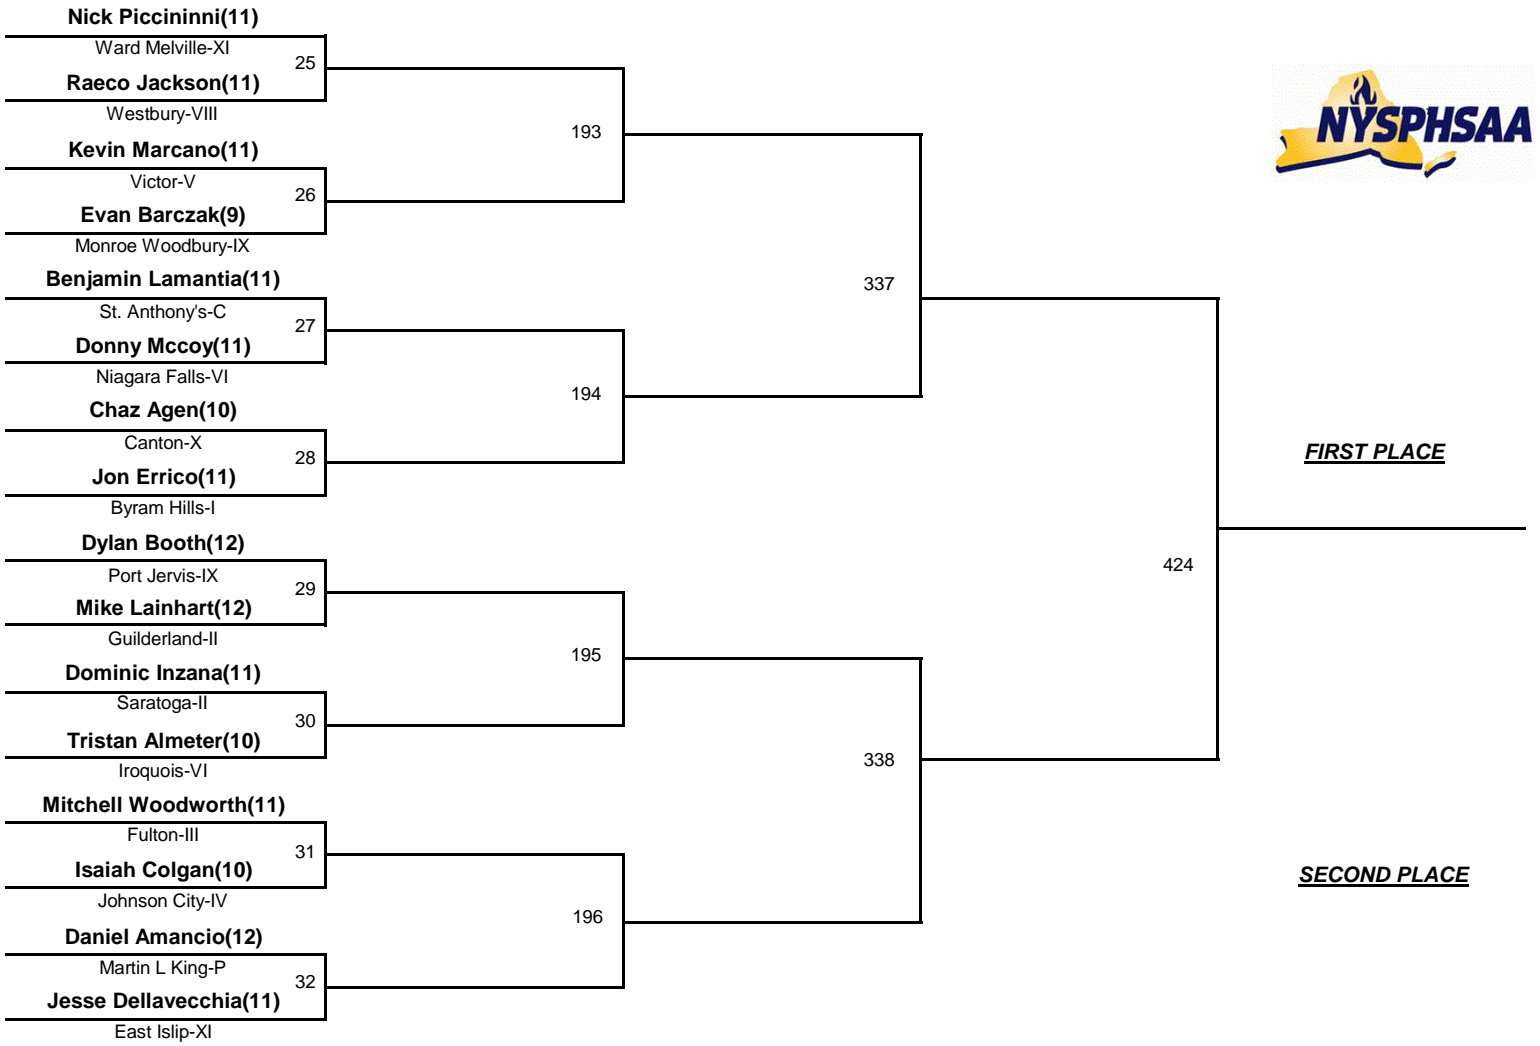

2014 NYSPHSAA Wrestling Championships

February 28 - March 1 2014

DIVISION I

120

2014 NYSPHSAA Wrestling Championships

DIVISION

WEIGHT

February 28 - March 1 2014