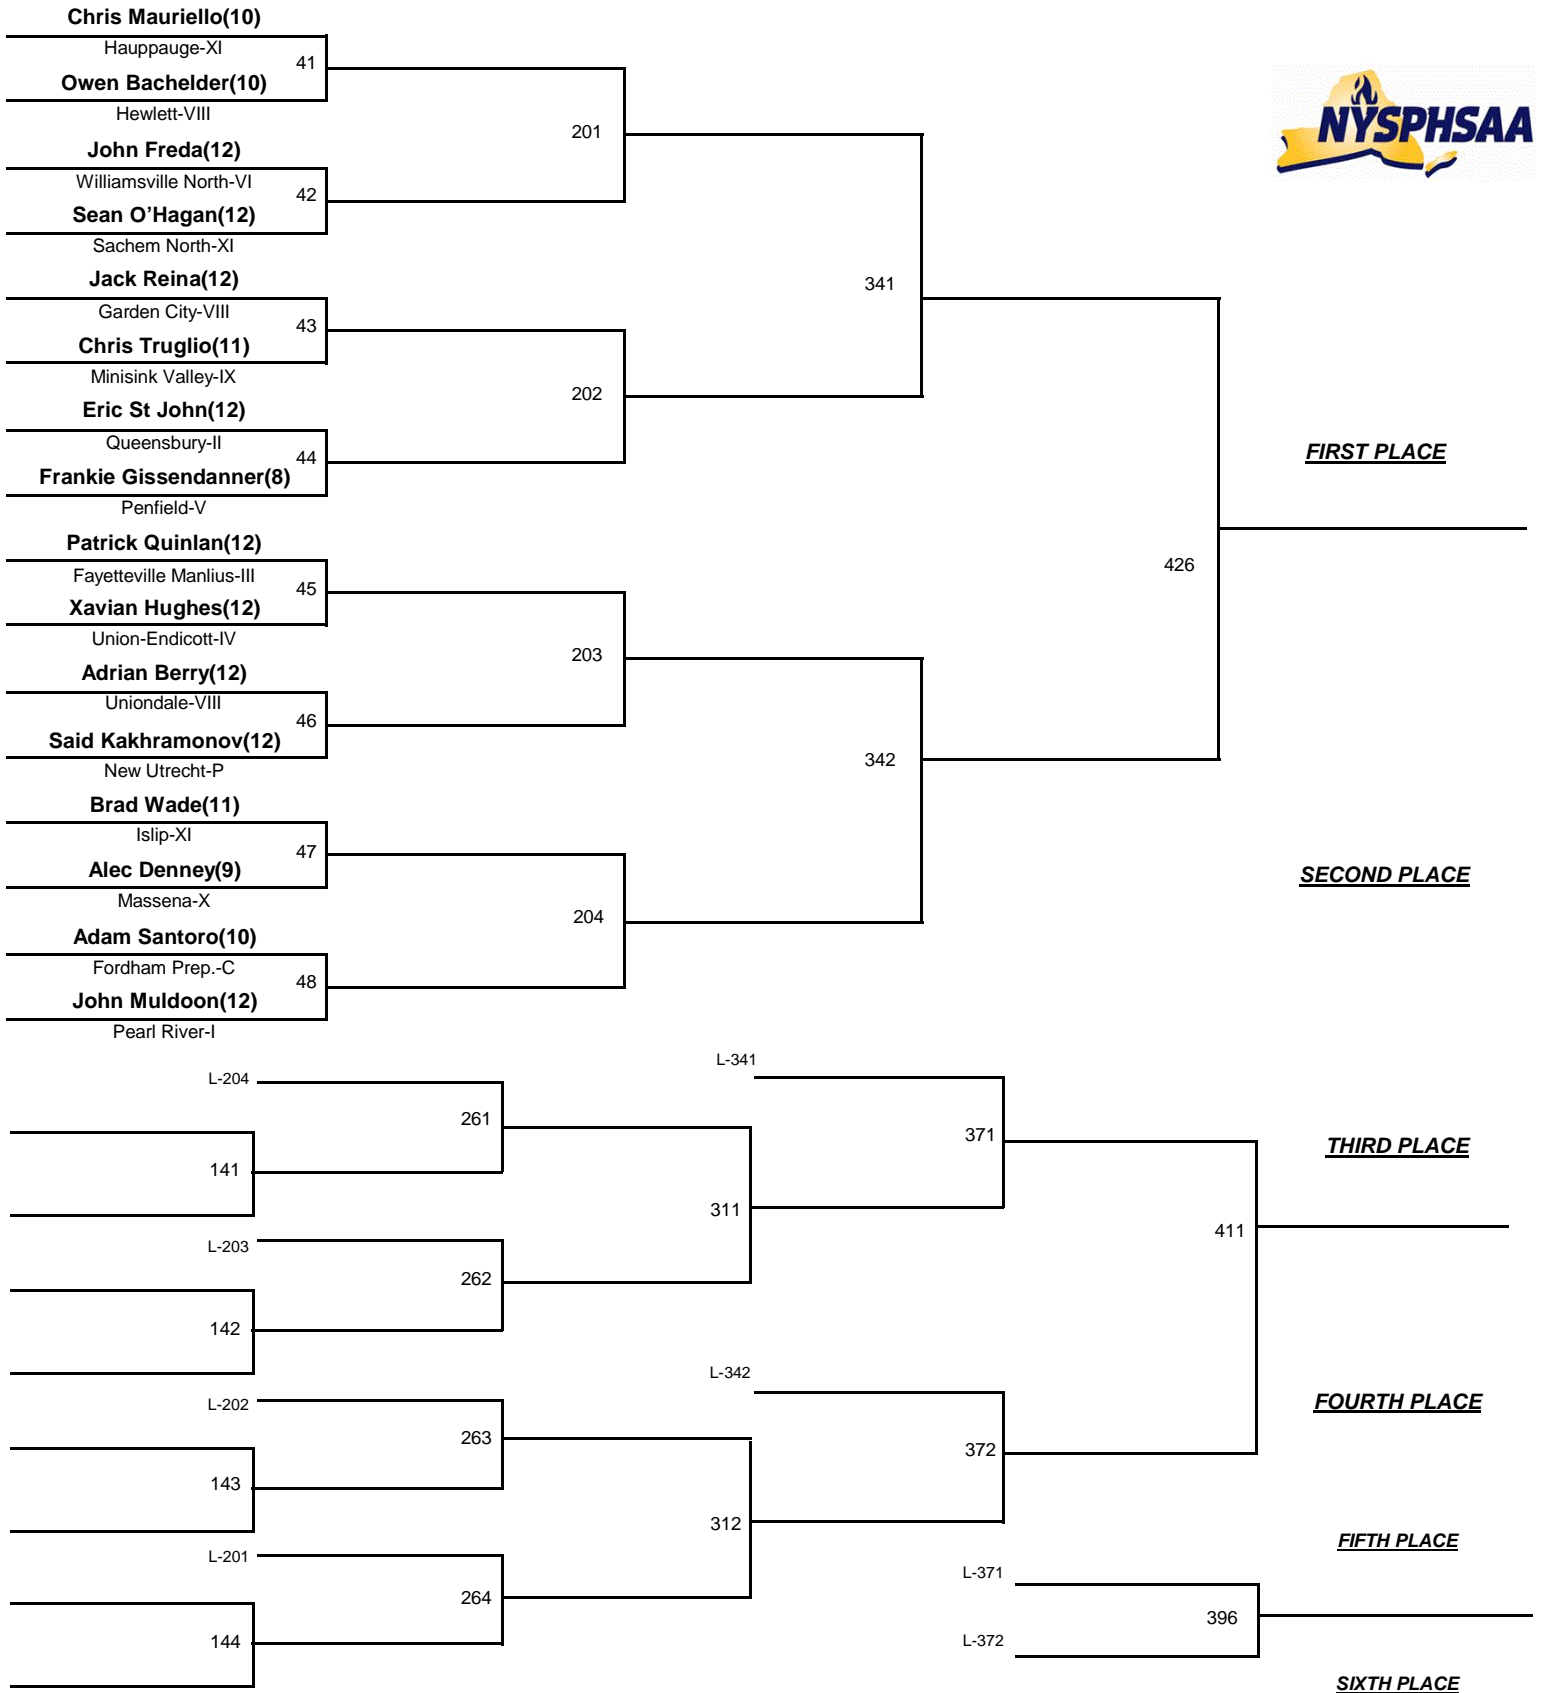

DIVISION I

DIVISION

132

WEIGHT

2014 NYSPHSAA Wrestling Championships

February 28 - March 1 2014