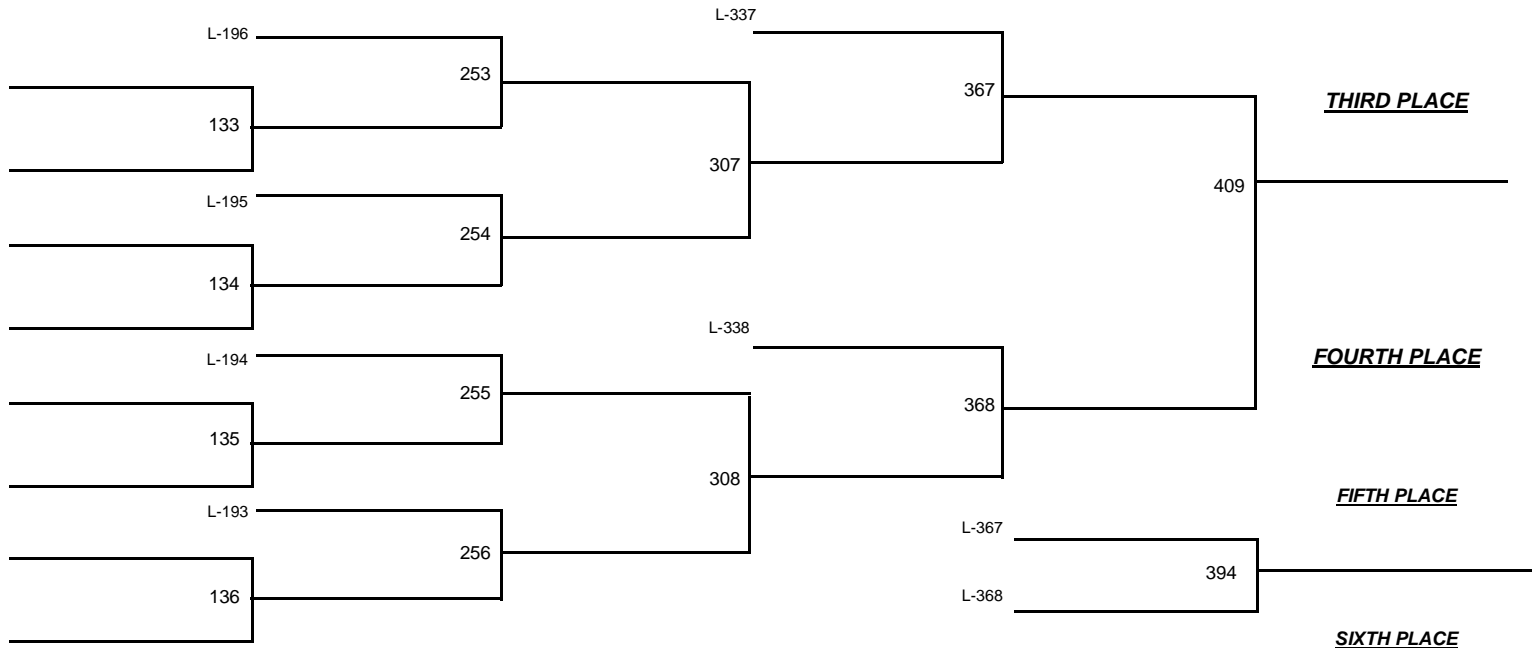

2014 NYSPHSAA Wrestling Championships

February 28 - March 1 2014

DIVISION I

120

2014 NYSPHSAA Wrestling Championships

DIVISION

WEIGHT

February 28 - March 1 2014