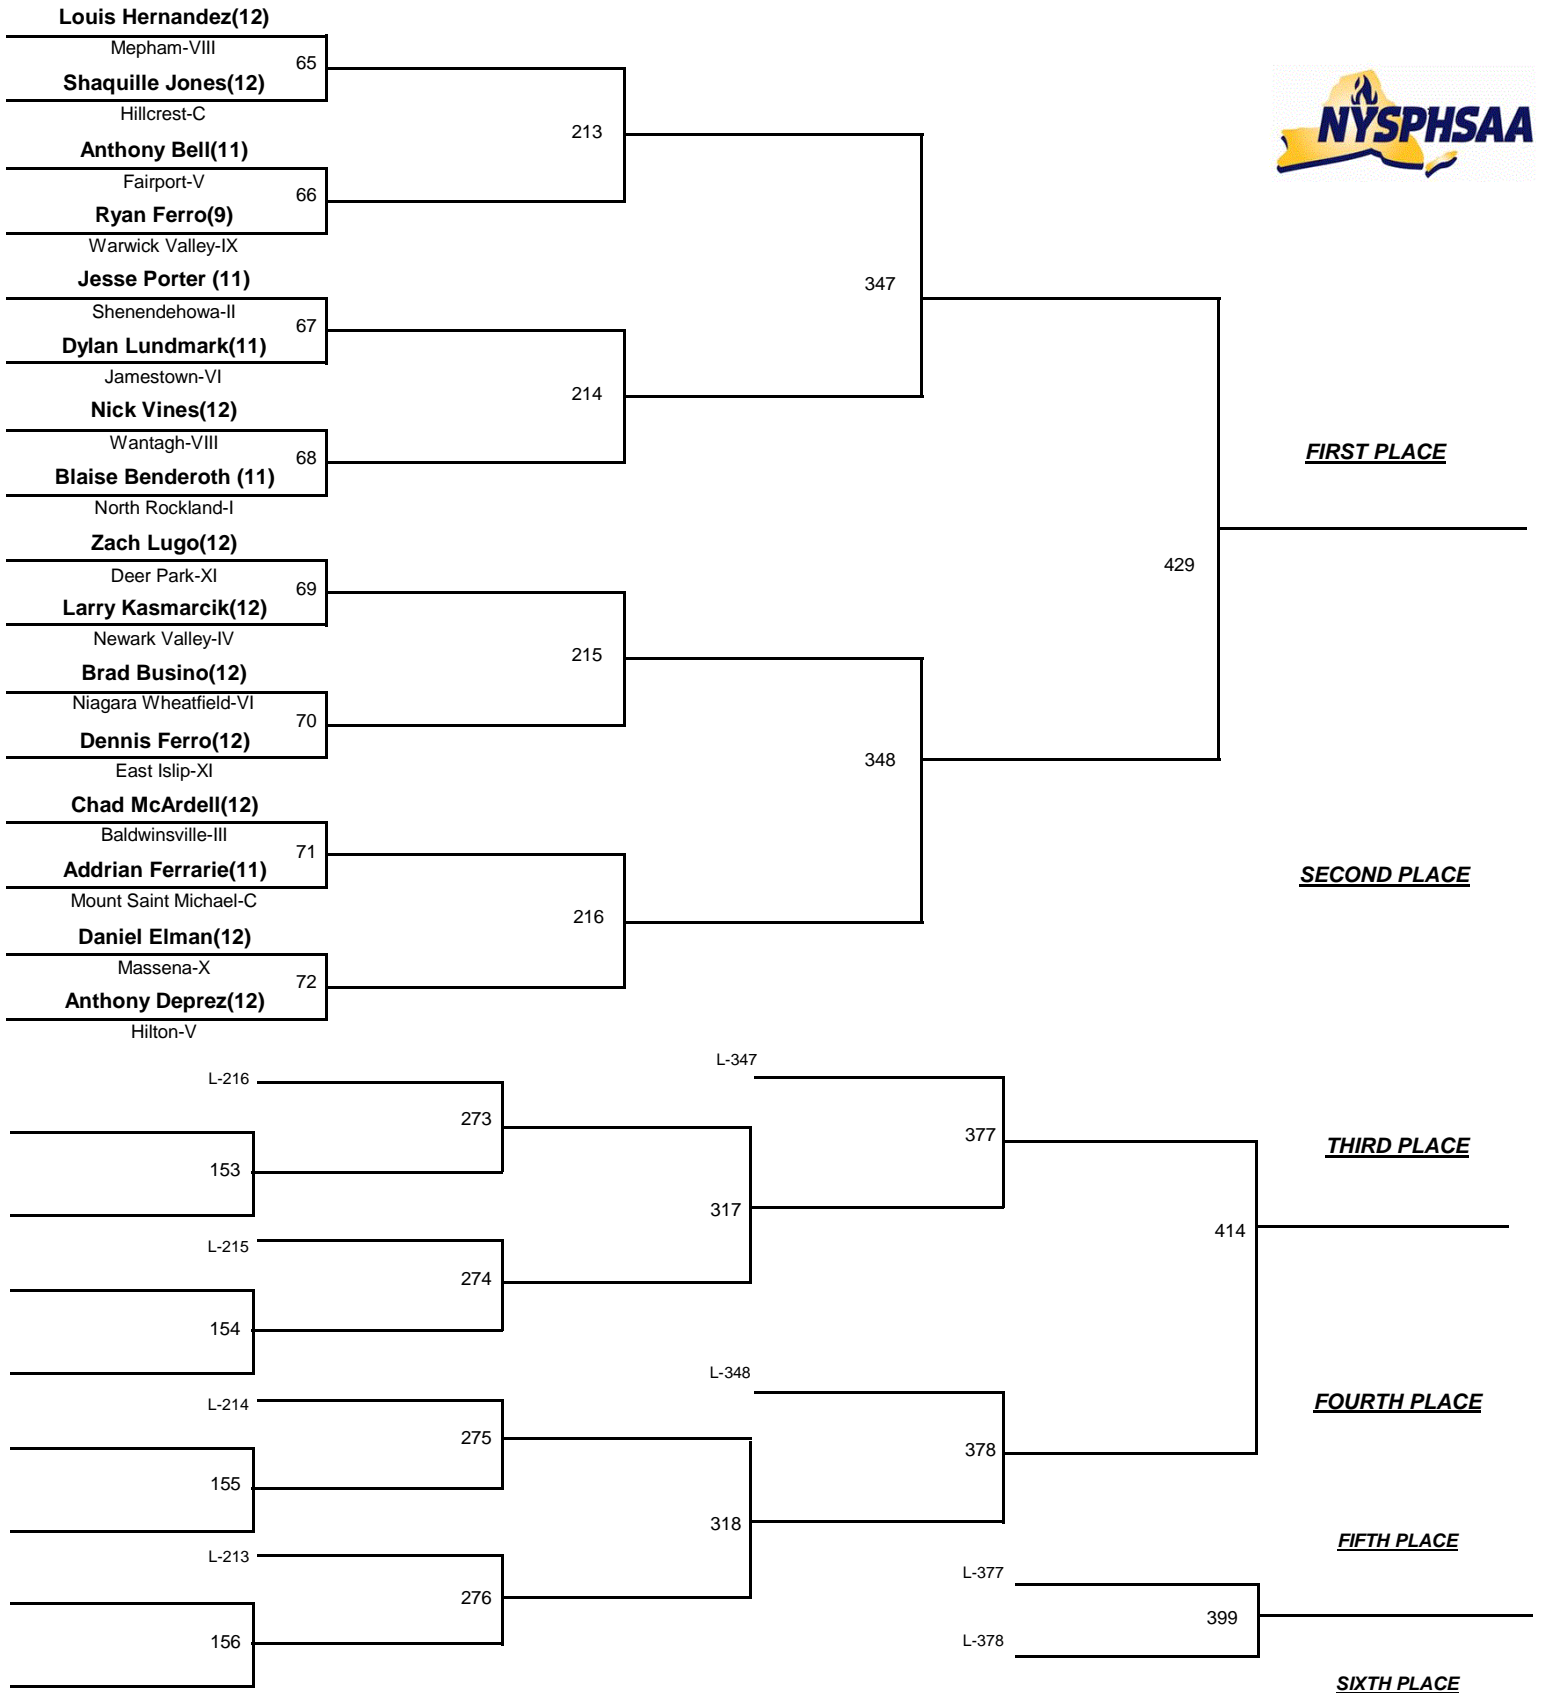

DIVISION I

DIVISION

152

WEIGHT

2014 NYSPHSAA Wrestling Championships

February 28 - March 1 2014

DIVISION I

DIVISION