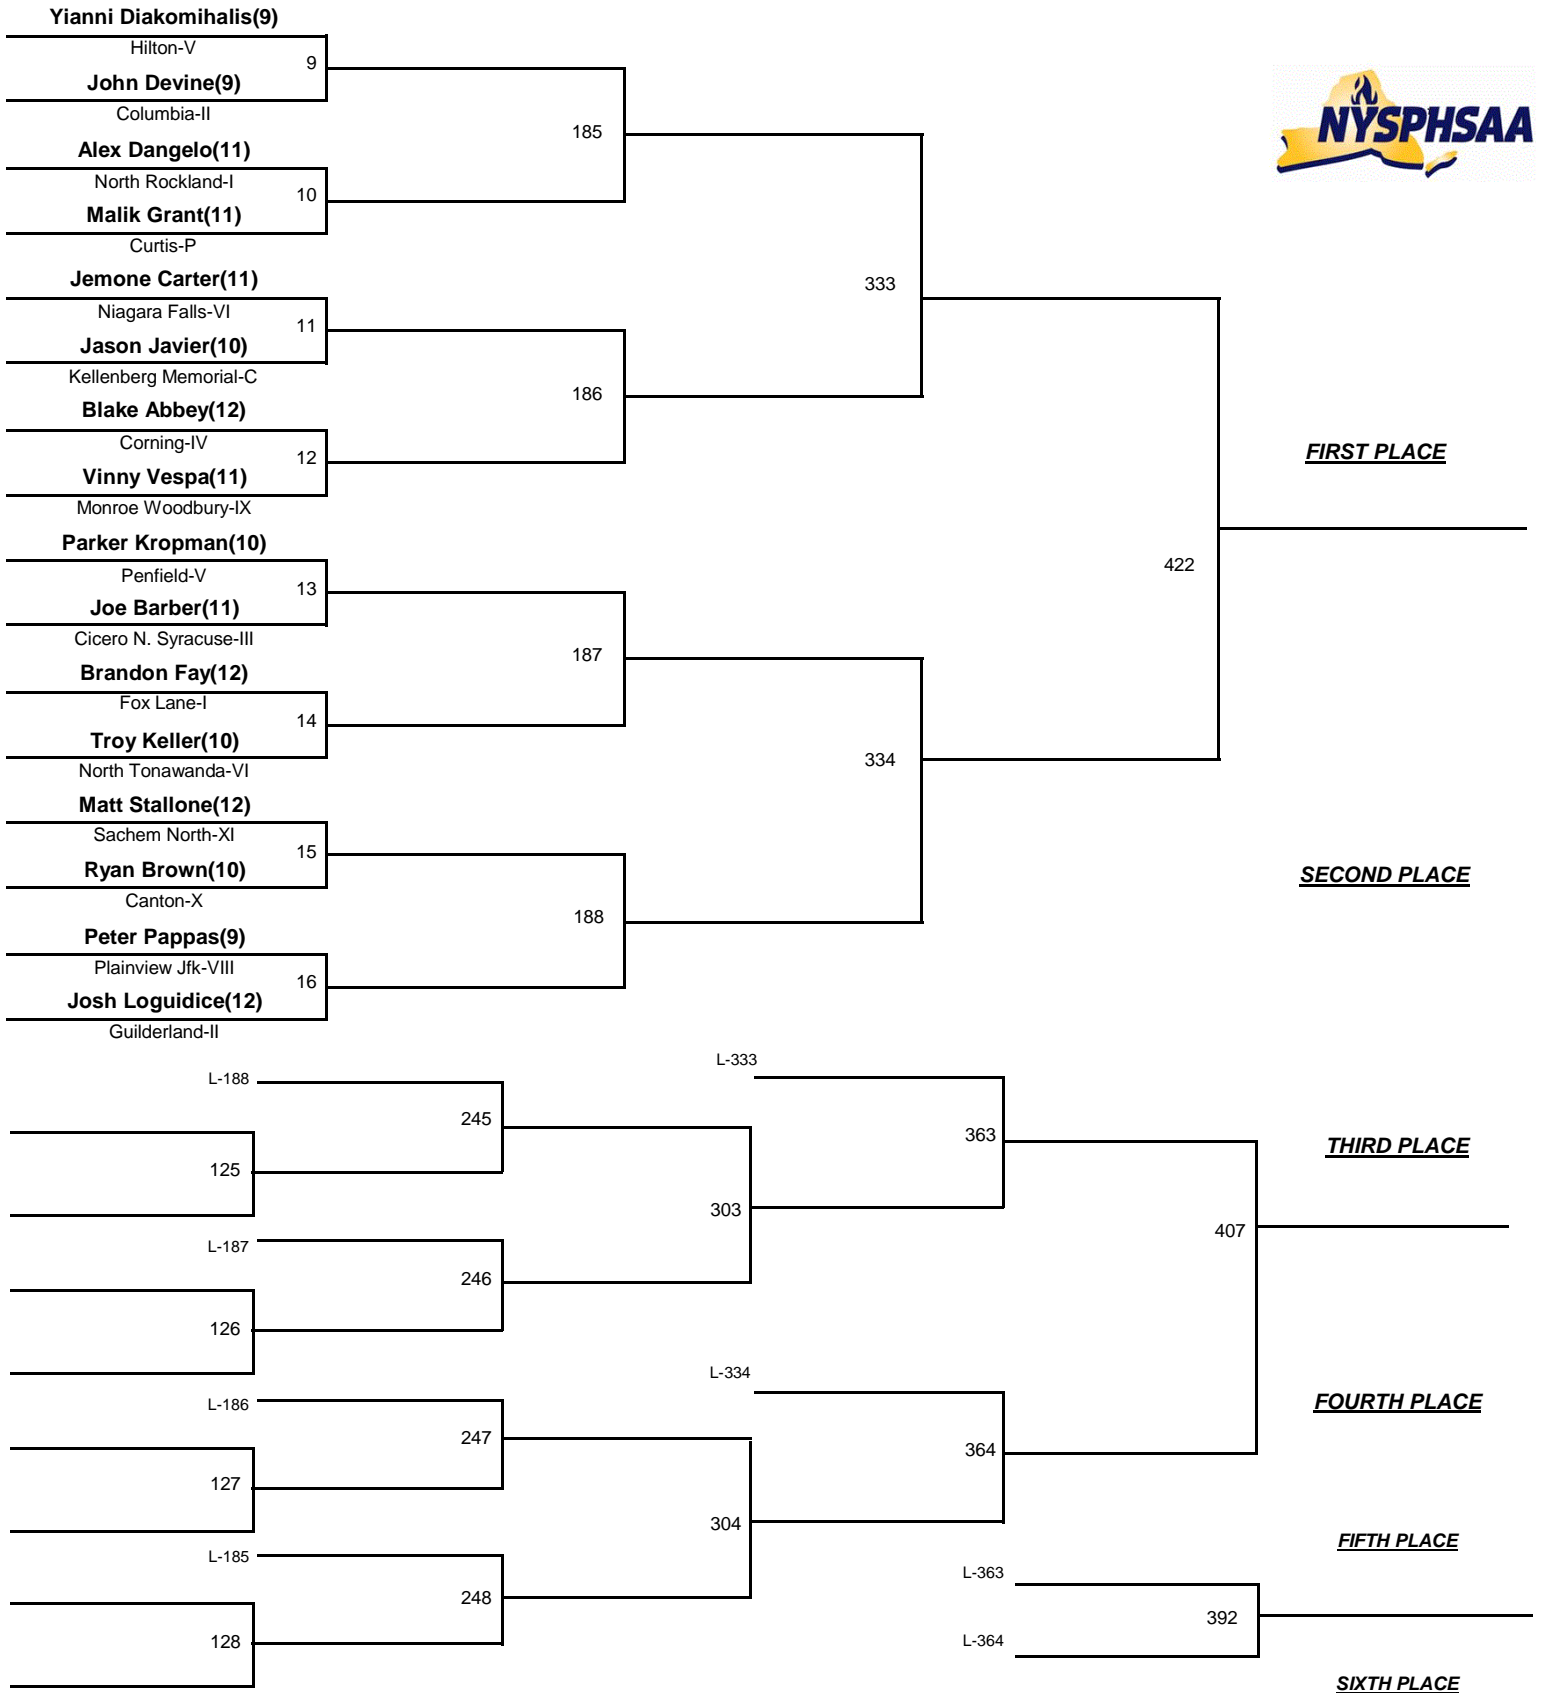

DIVISION I

DIVISION

106

WEIGHT

2014 NYSPHSAA Wrestling Championships

February 28 - March 1 2014