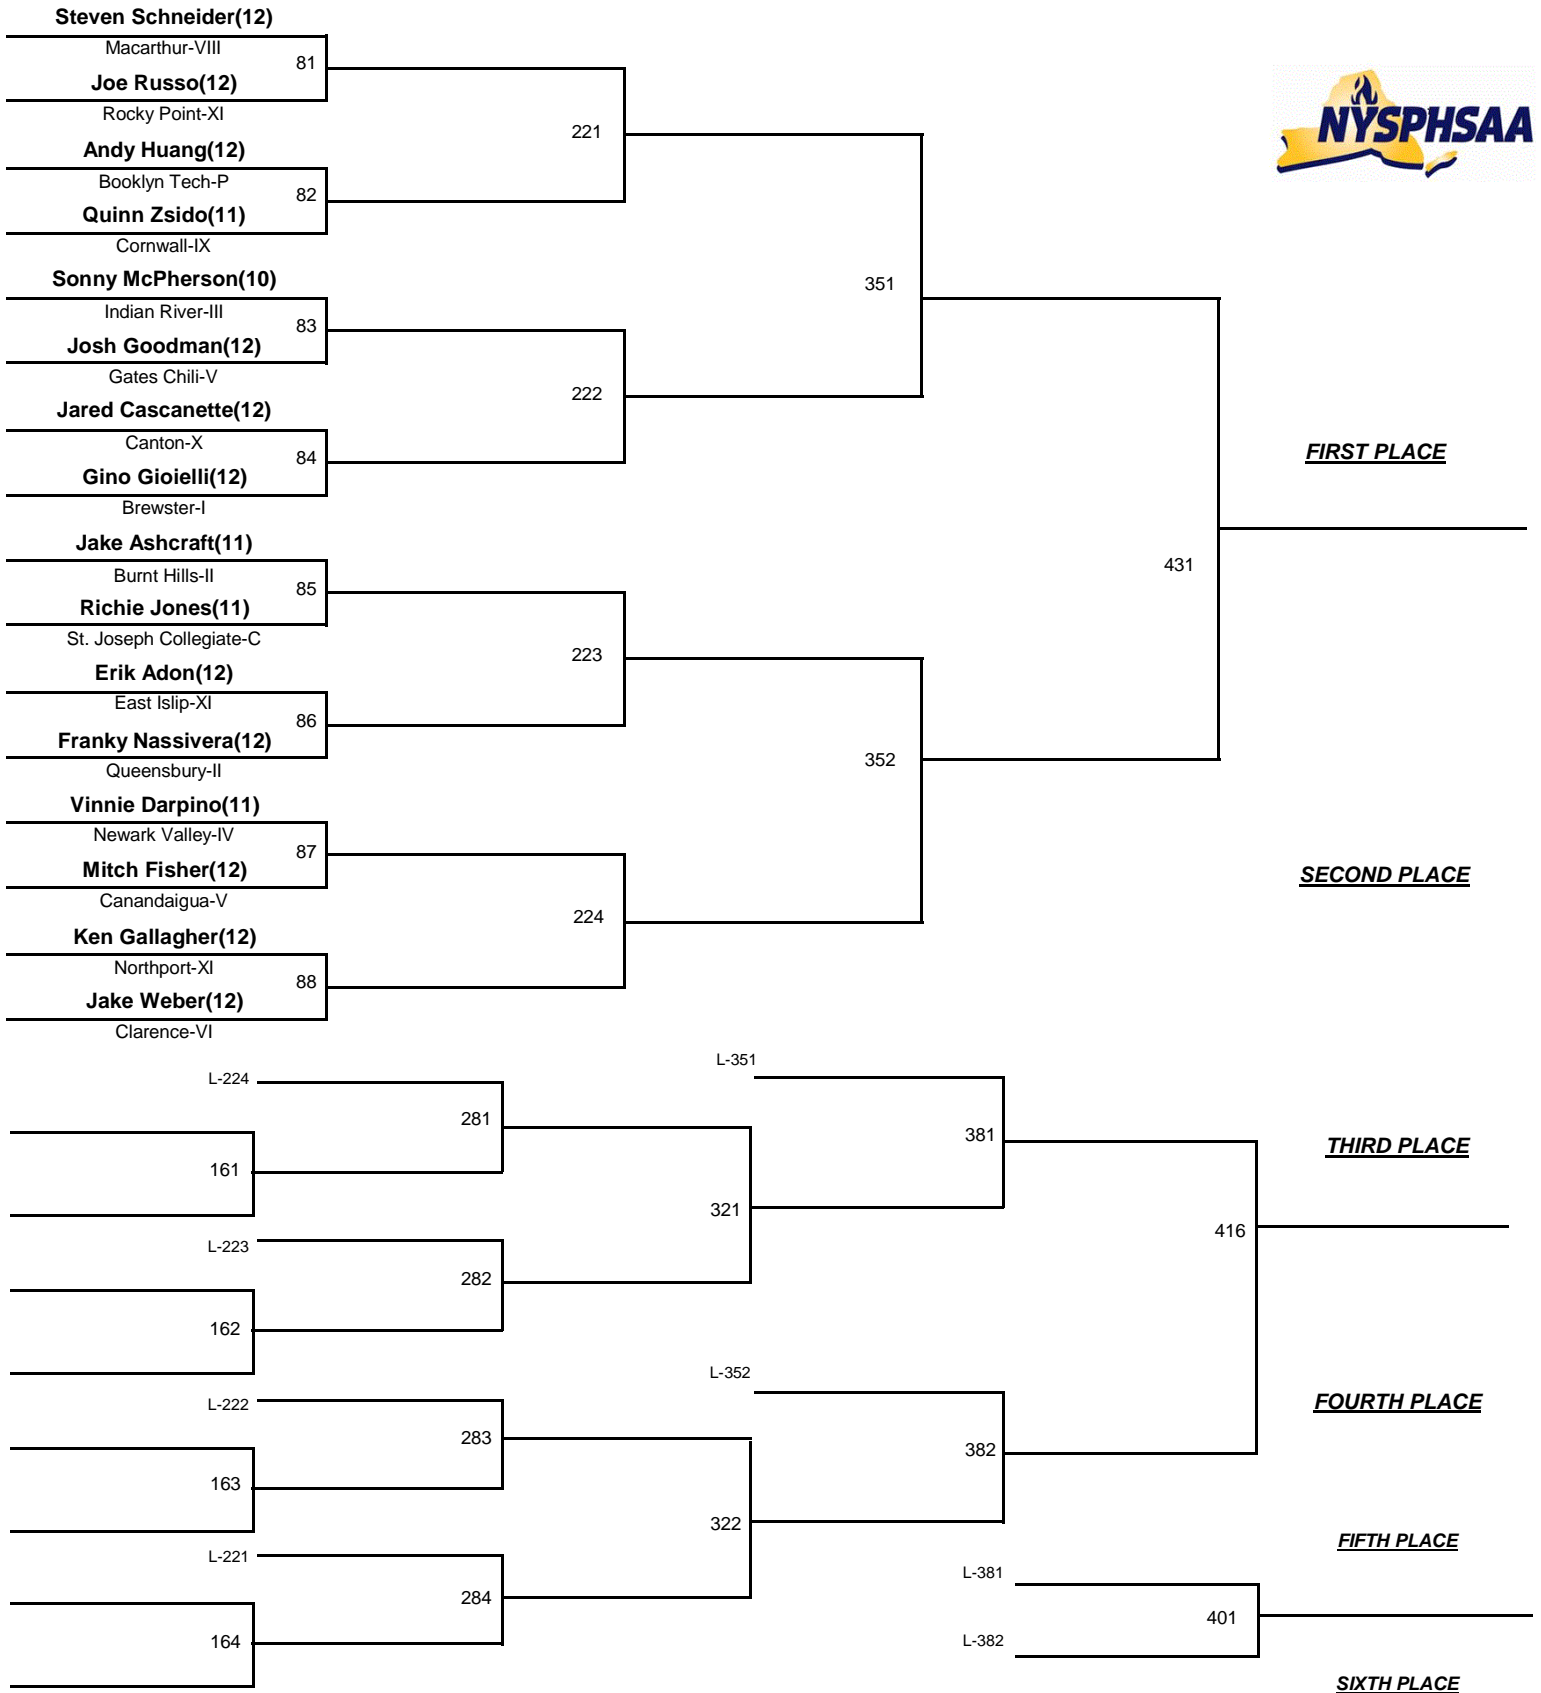

DIVISION I

DIVISION

170

WEIGHT

2014 NYSPHSAA Wrestling Championships

February 28 - March 1 2014