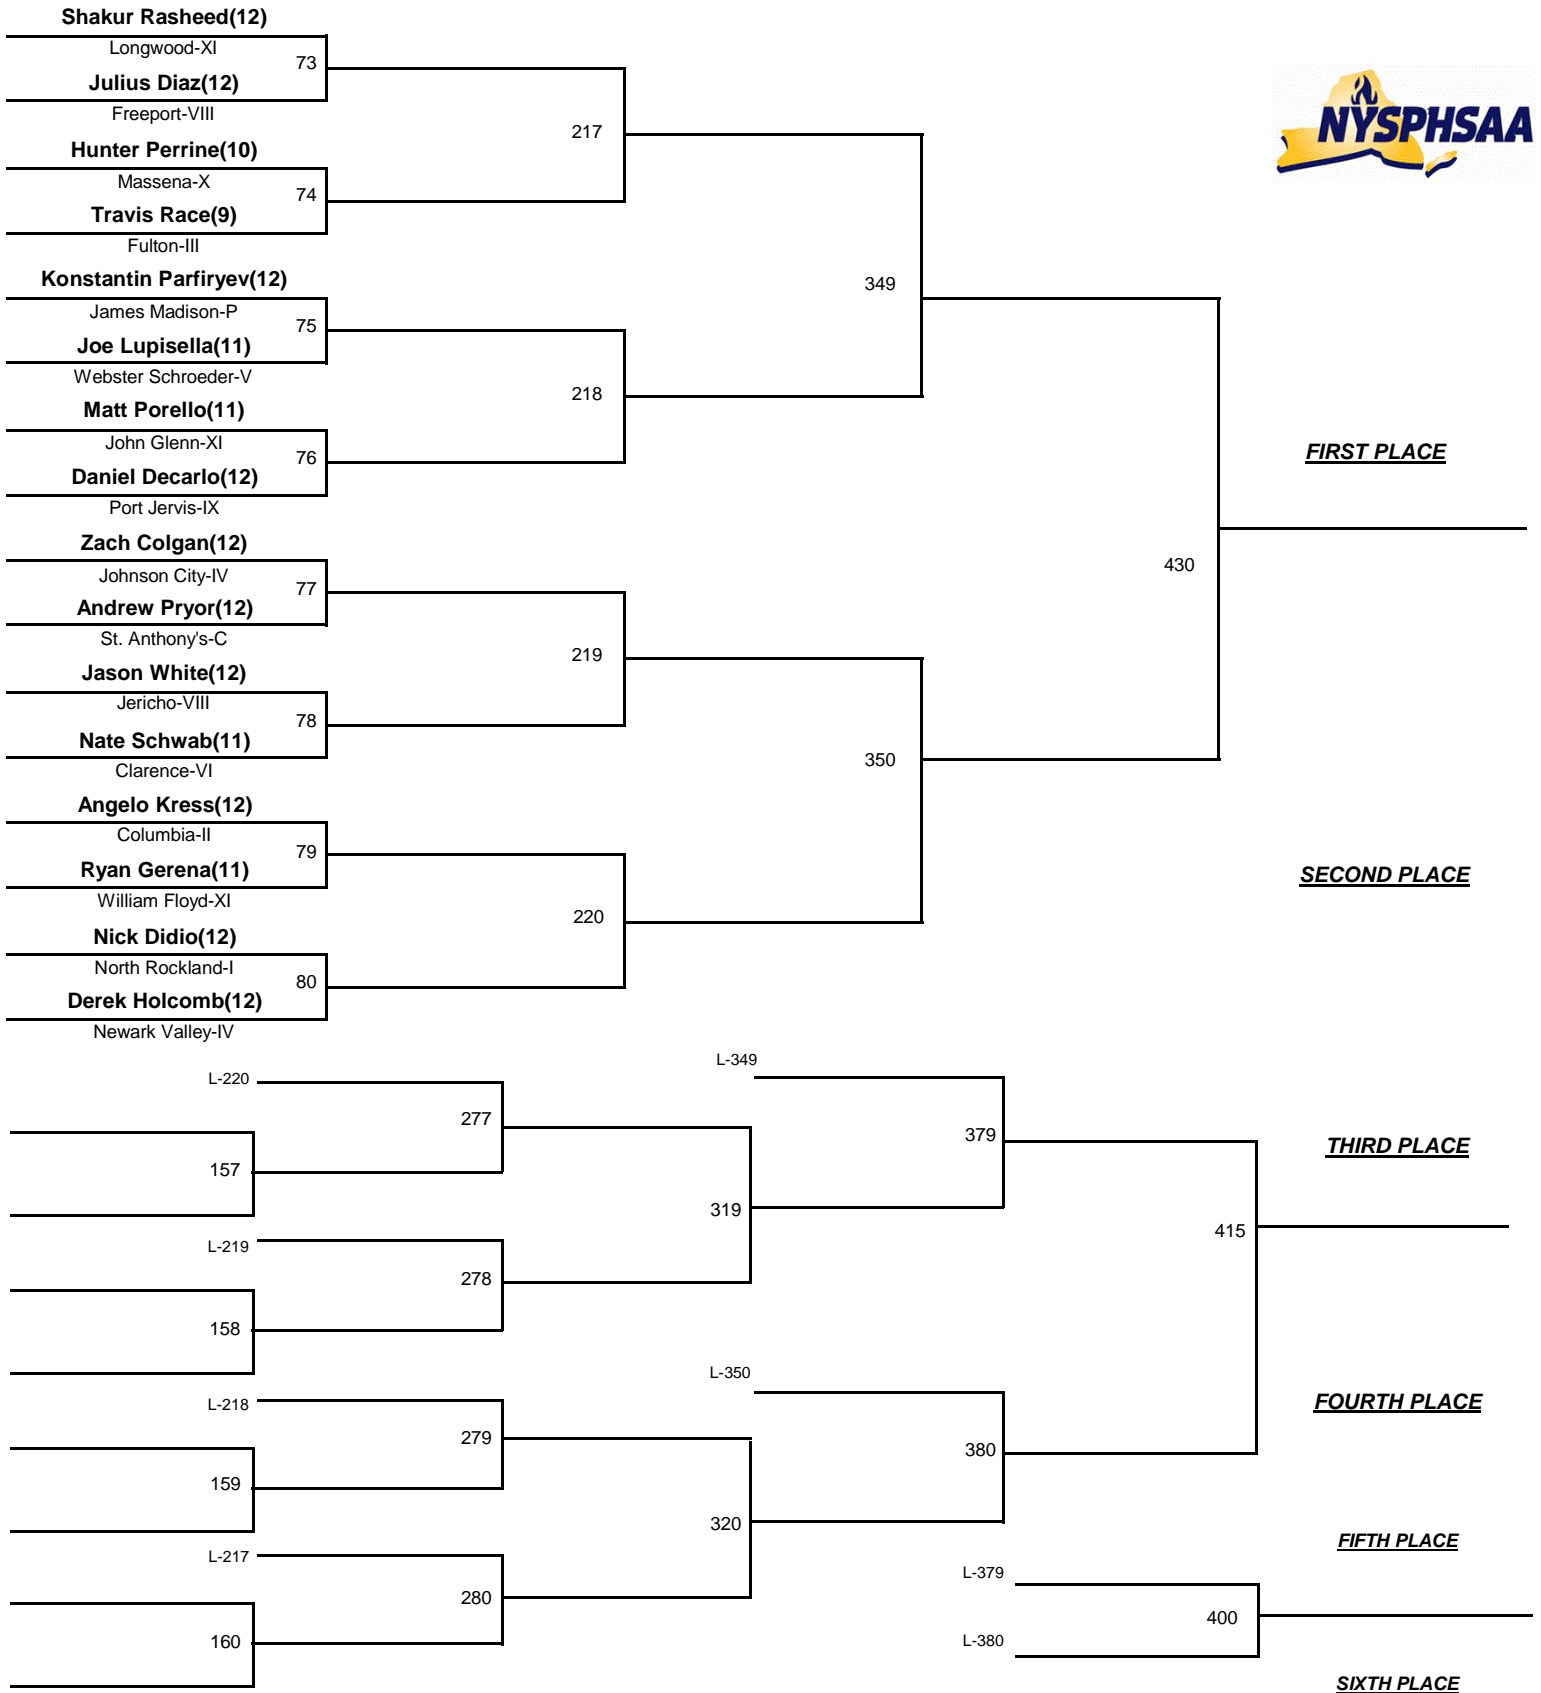

DIVISION I

DIVISION

160

WEIGHT

2014 NYSPHSAA Wrestling Championships

February 28 - March 1 2014