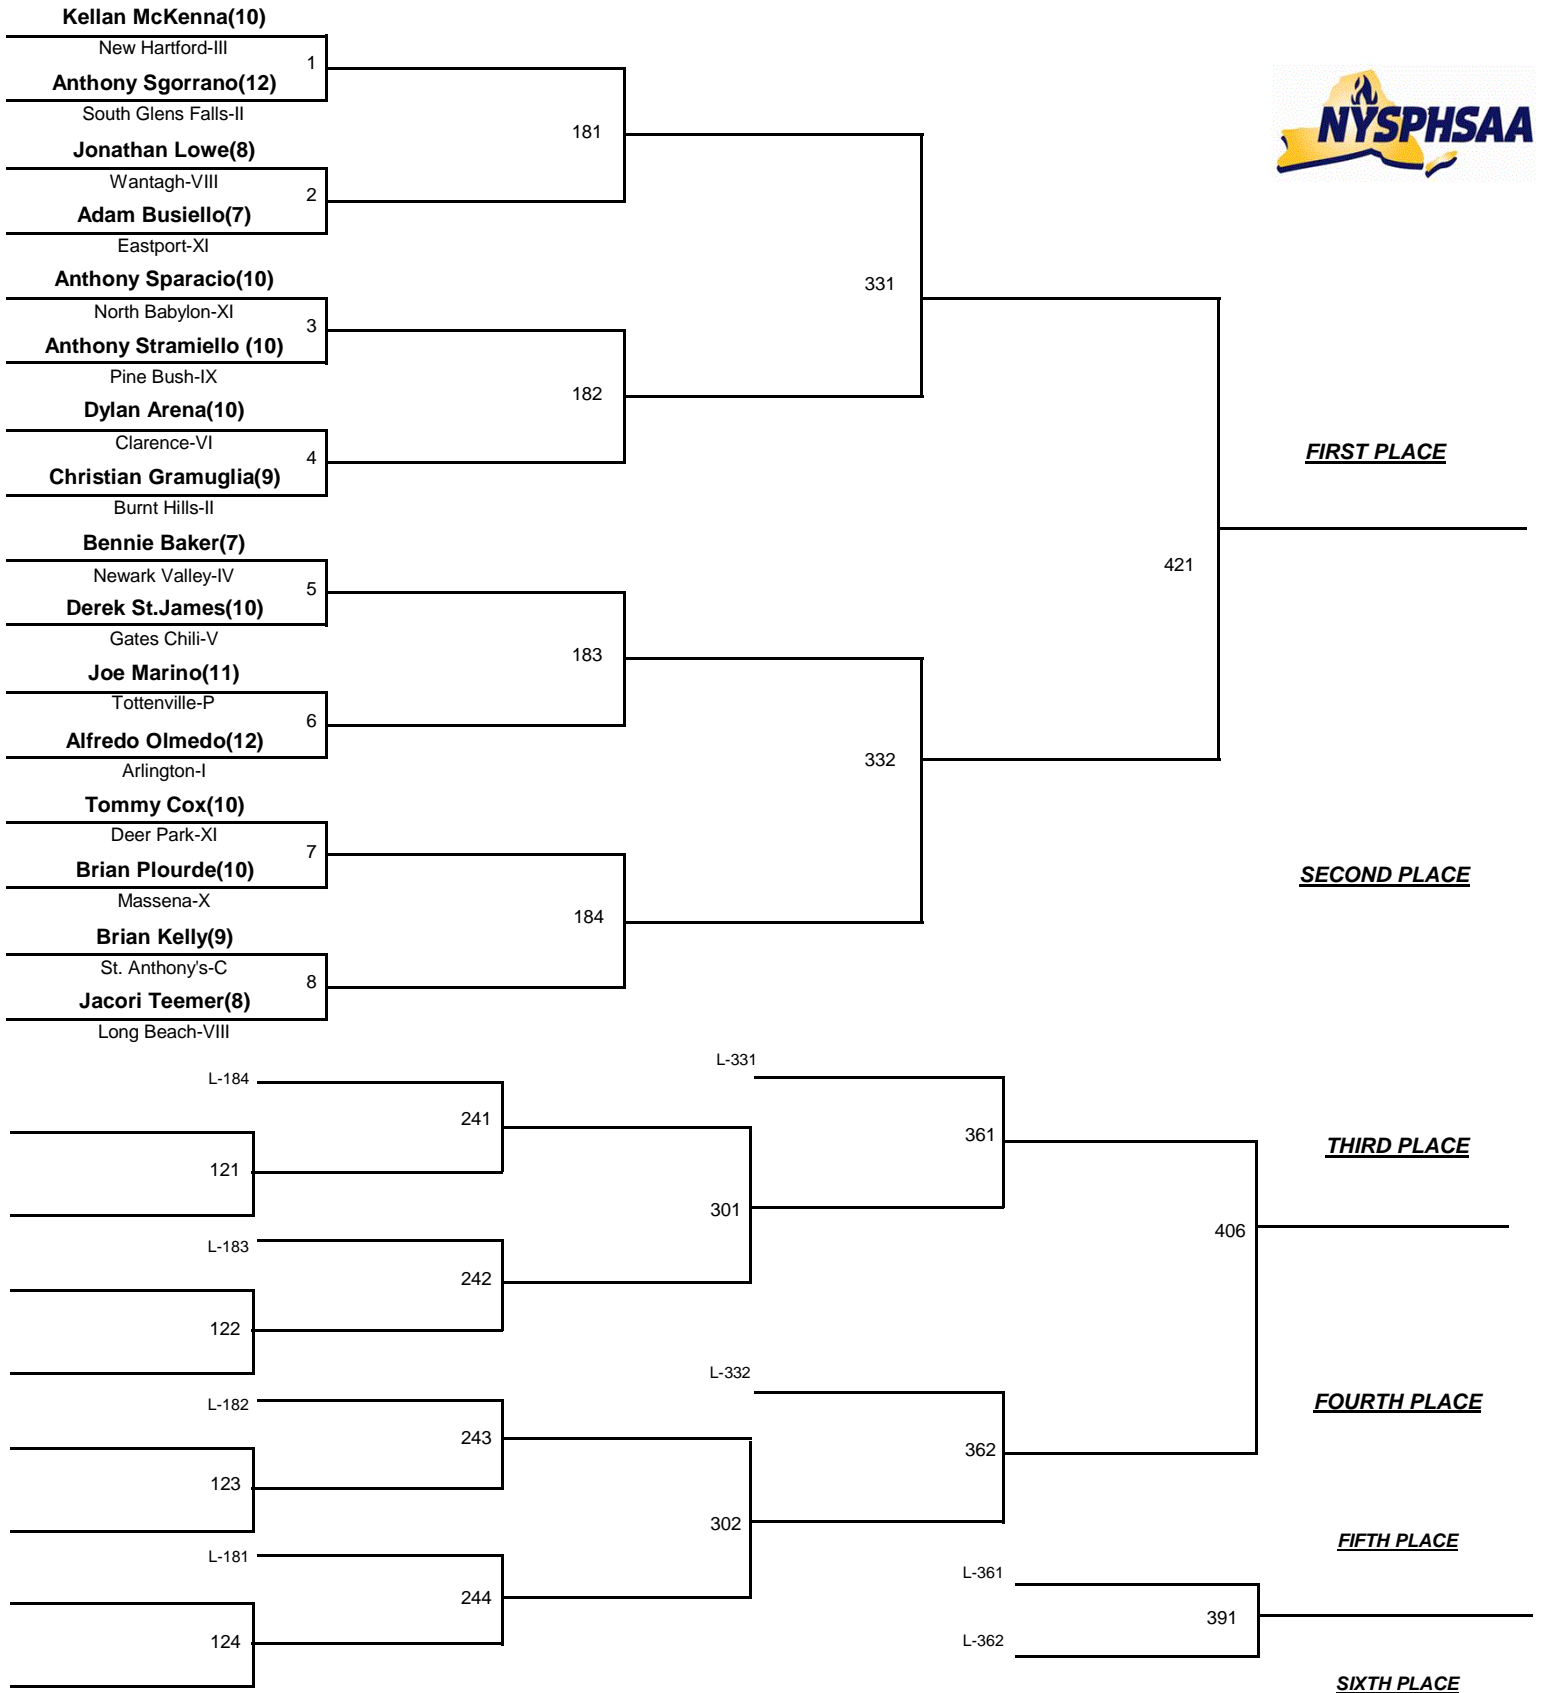

DIVISION I

DIVISION

99

WEIGHT

2014 NYSPHSAA Wrestling Championships

February 28 - March 1 2014

DIVISION I

DIVISION