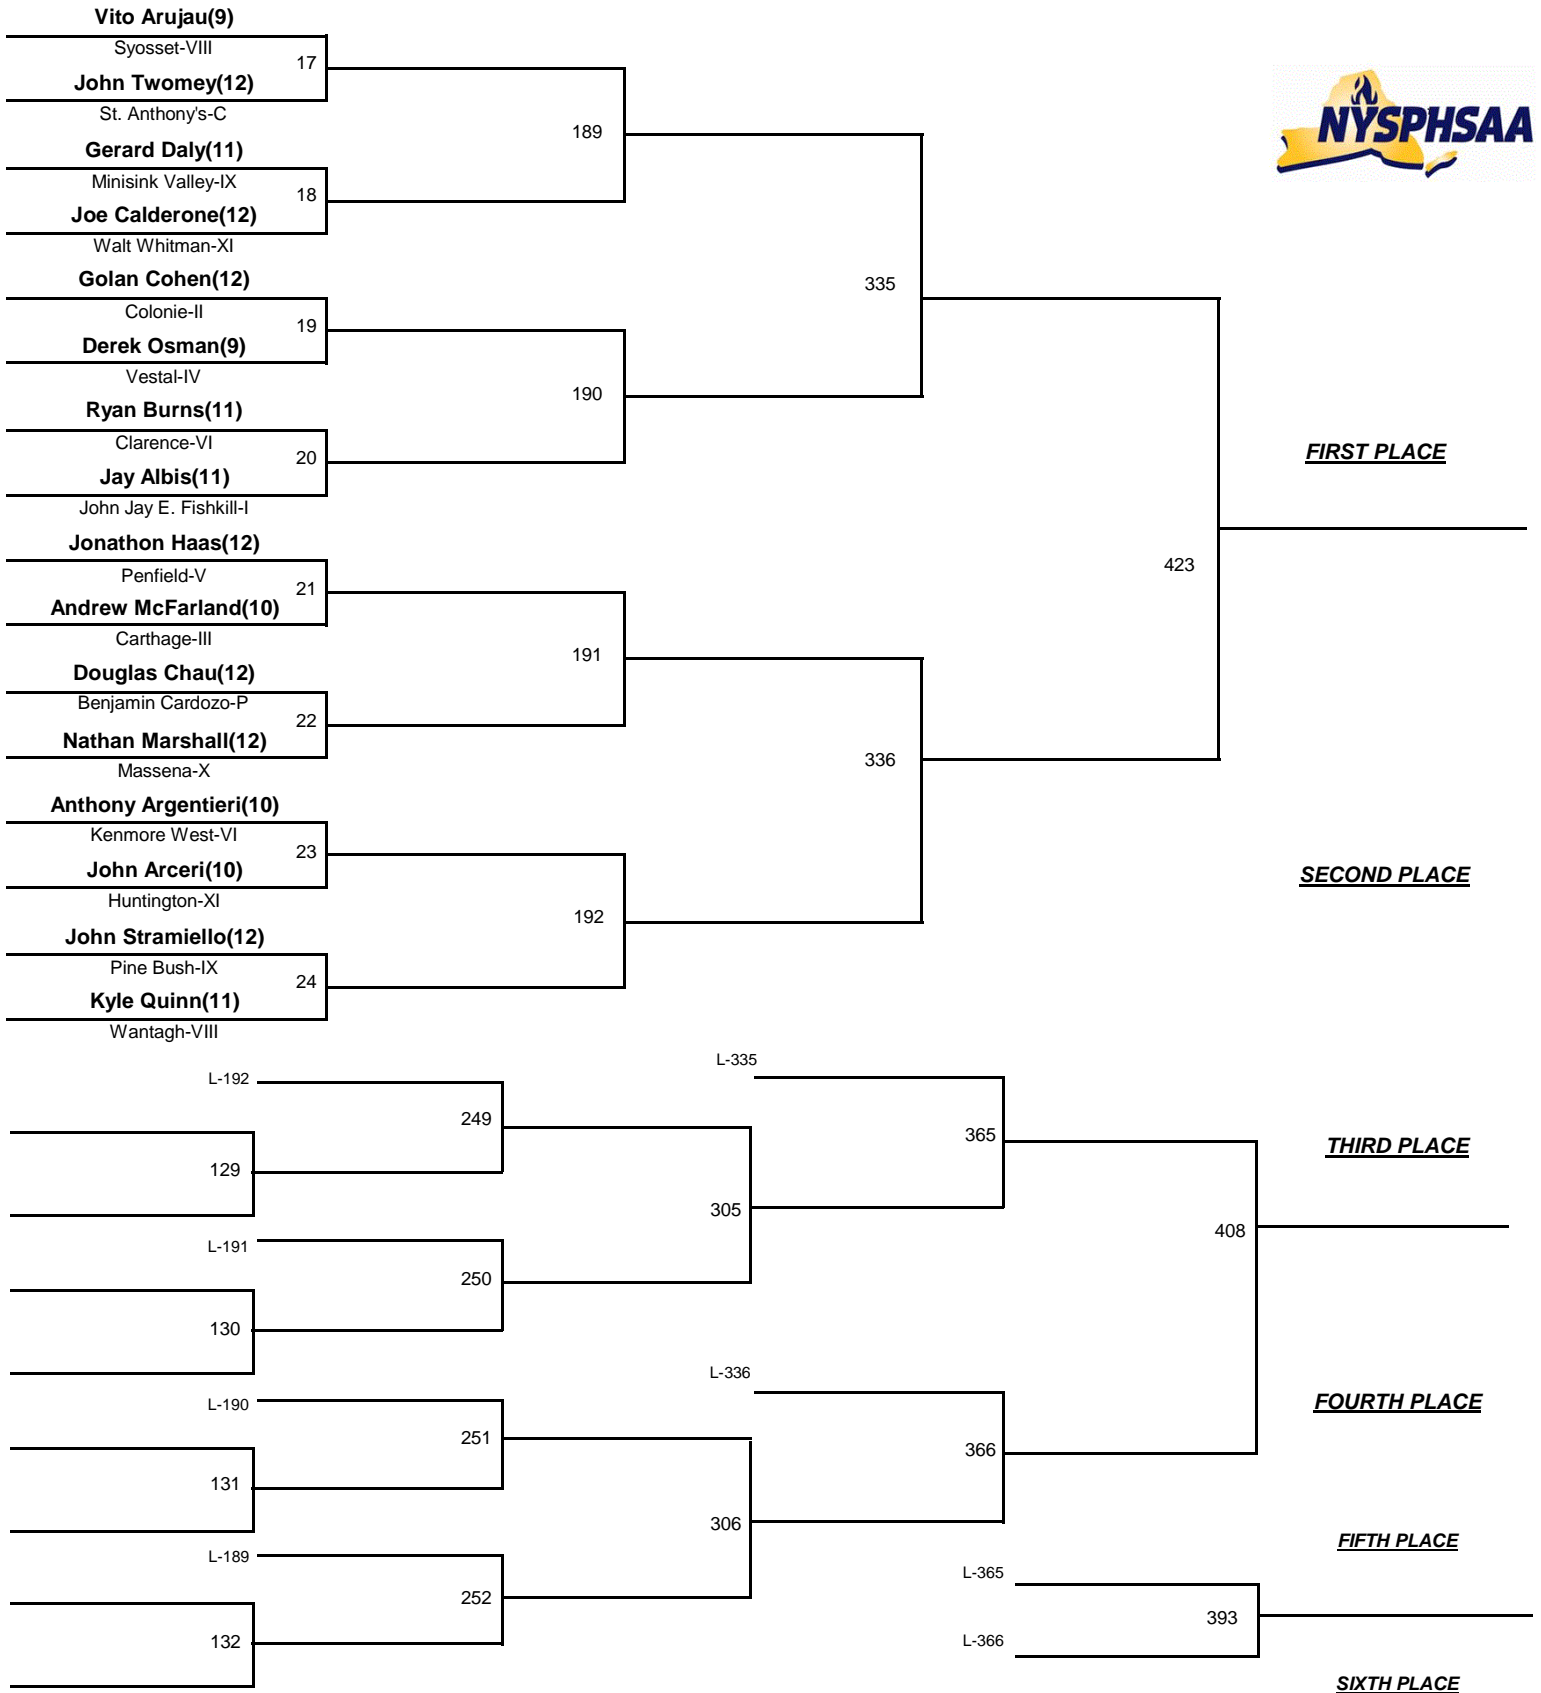

2014 NYSPHSAA Wrestling Championships

February 28 - March 1 2014

DIVISION I

120

2014 NYSPHSAA Wrestling Championships

DIVISION

WEIGHT

February 28 - March 1 2014