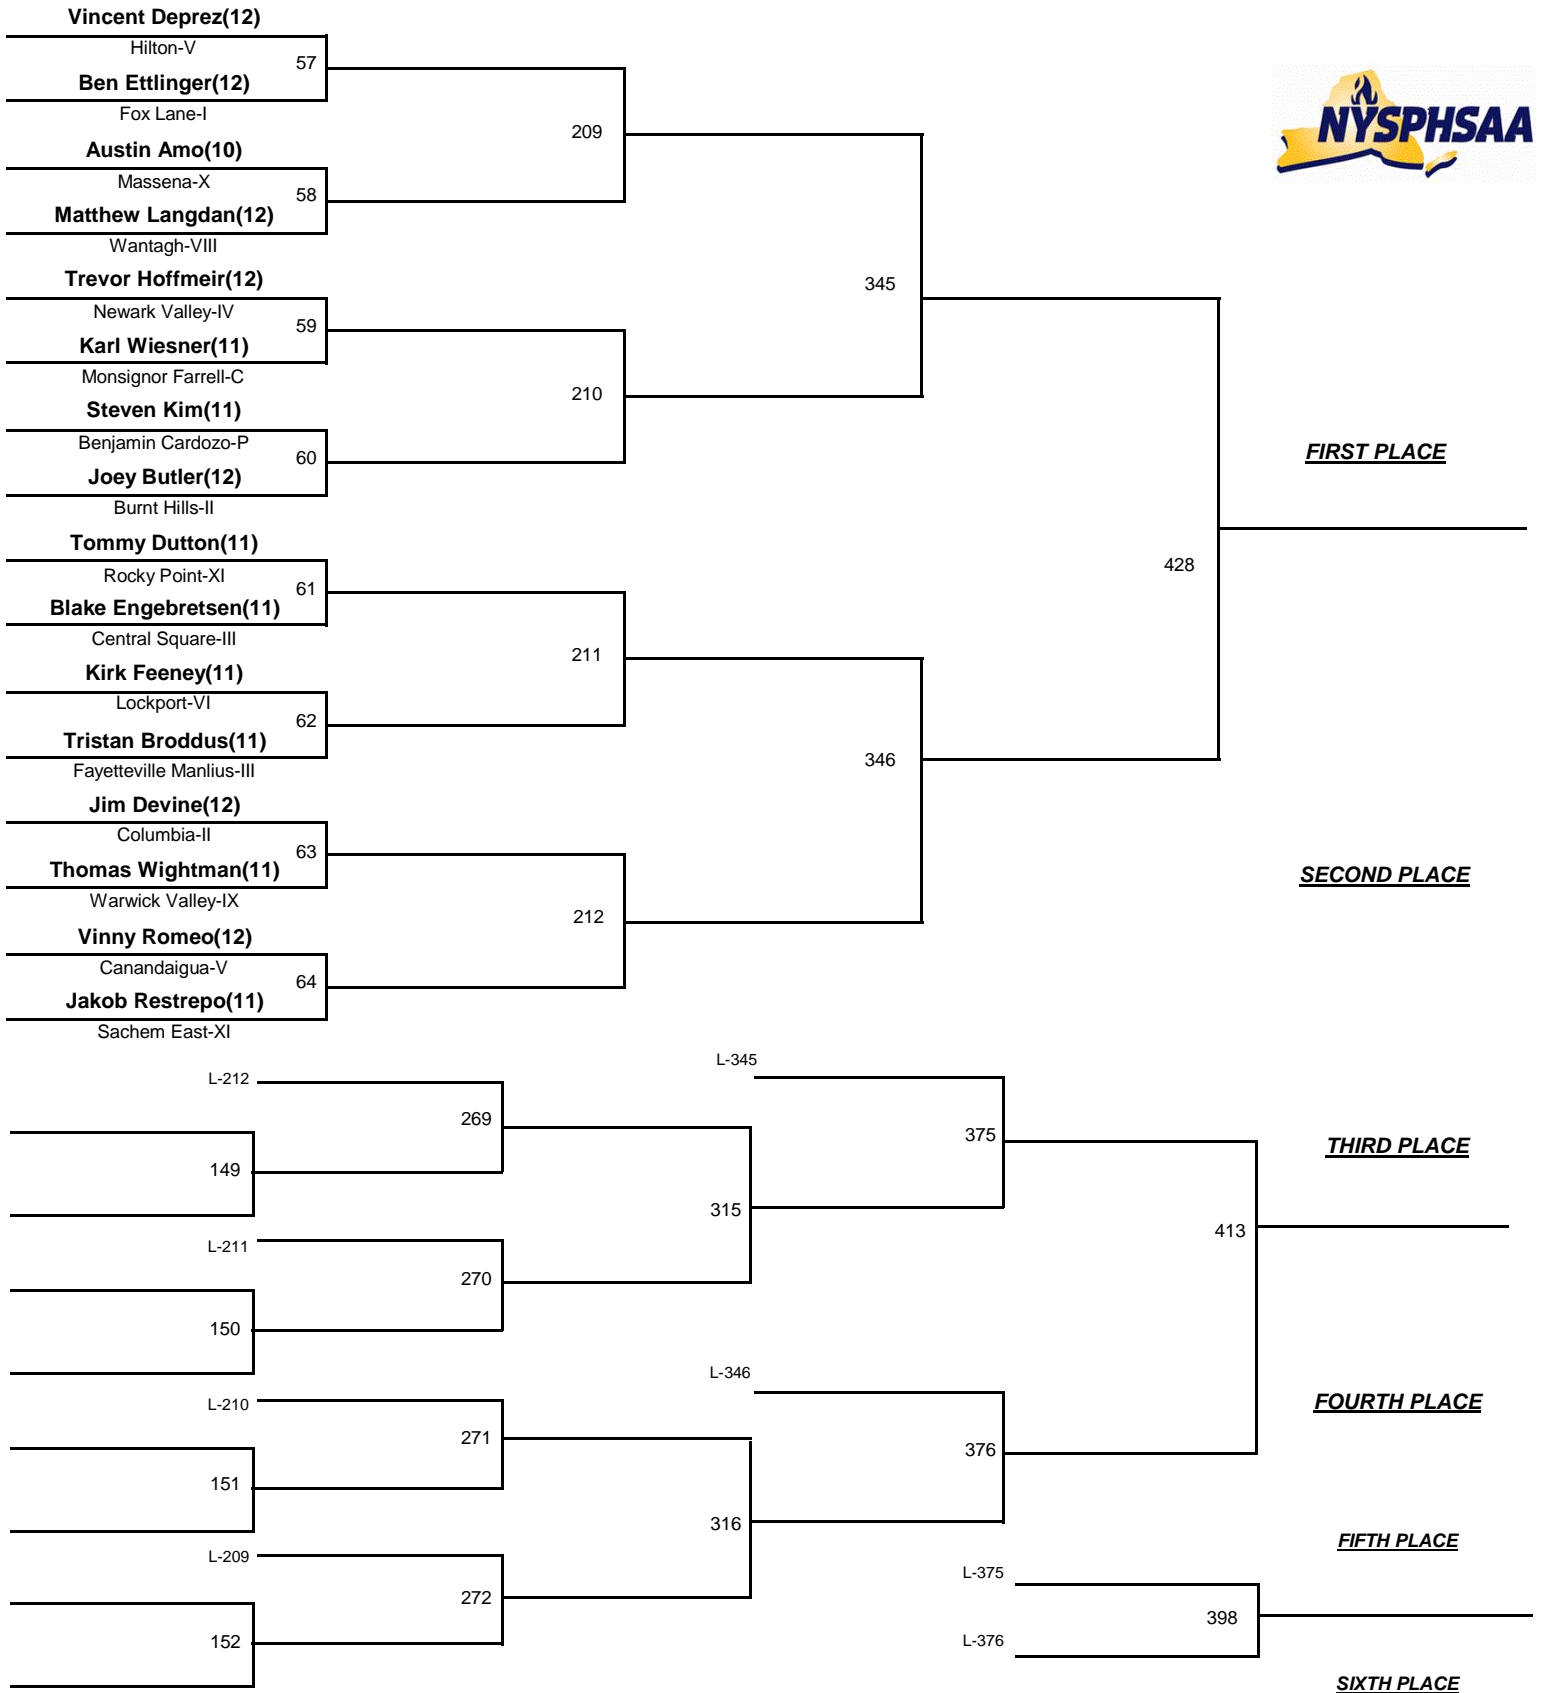

2014 NYSPHSAA Wrestling Championships

February 28 - March 1 2014

DIVISION I

DIVISION

145

WEIGHT

2014 NYSPHSAA Wrestling Championships

February 28 - March 1 2014