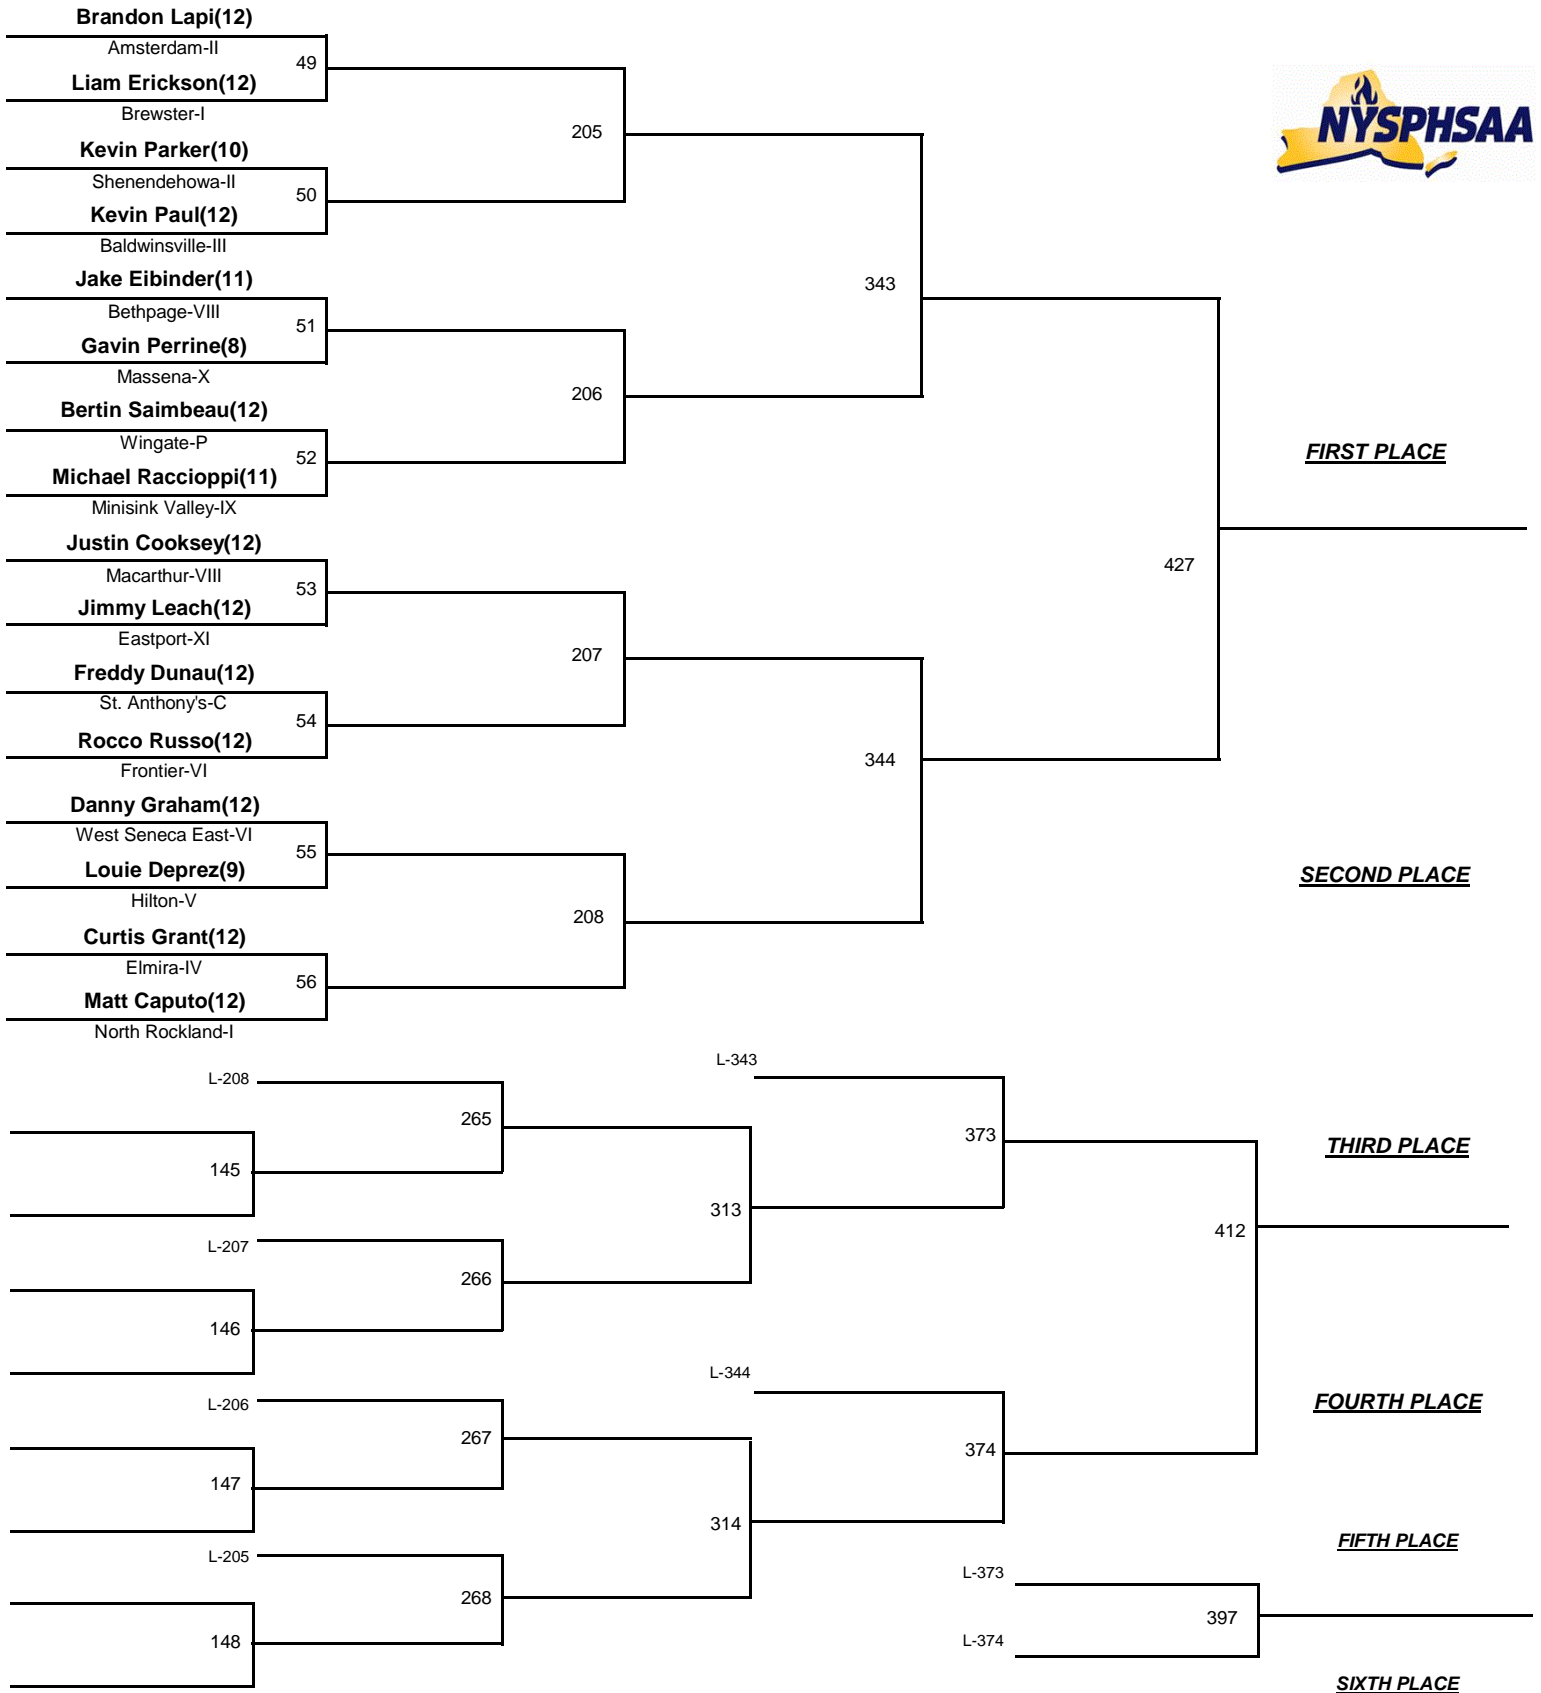

DIVISION I

DIVISION

138

WEIGHT

2014 NYSPHSAA Wrestling Championships

February 28 - March 1 2014