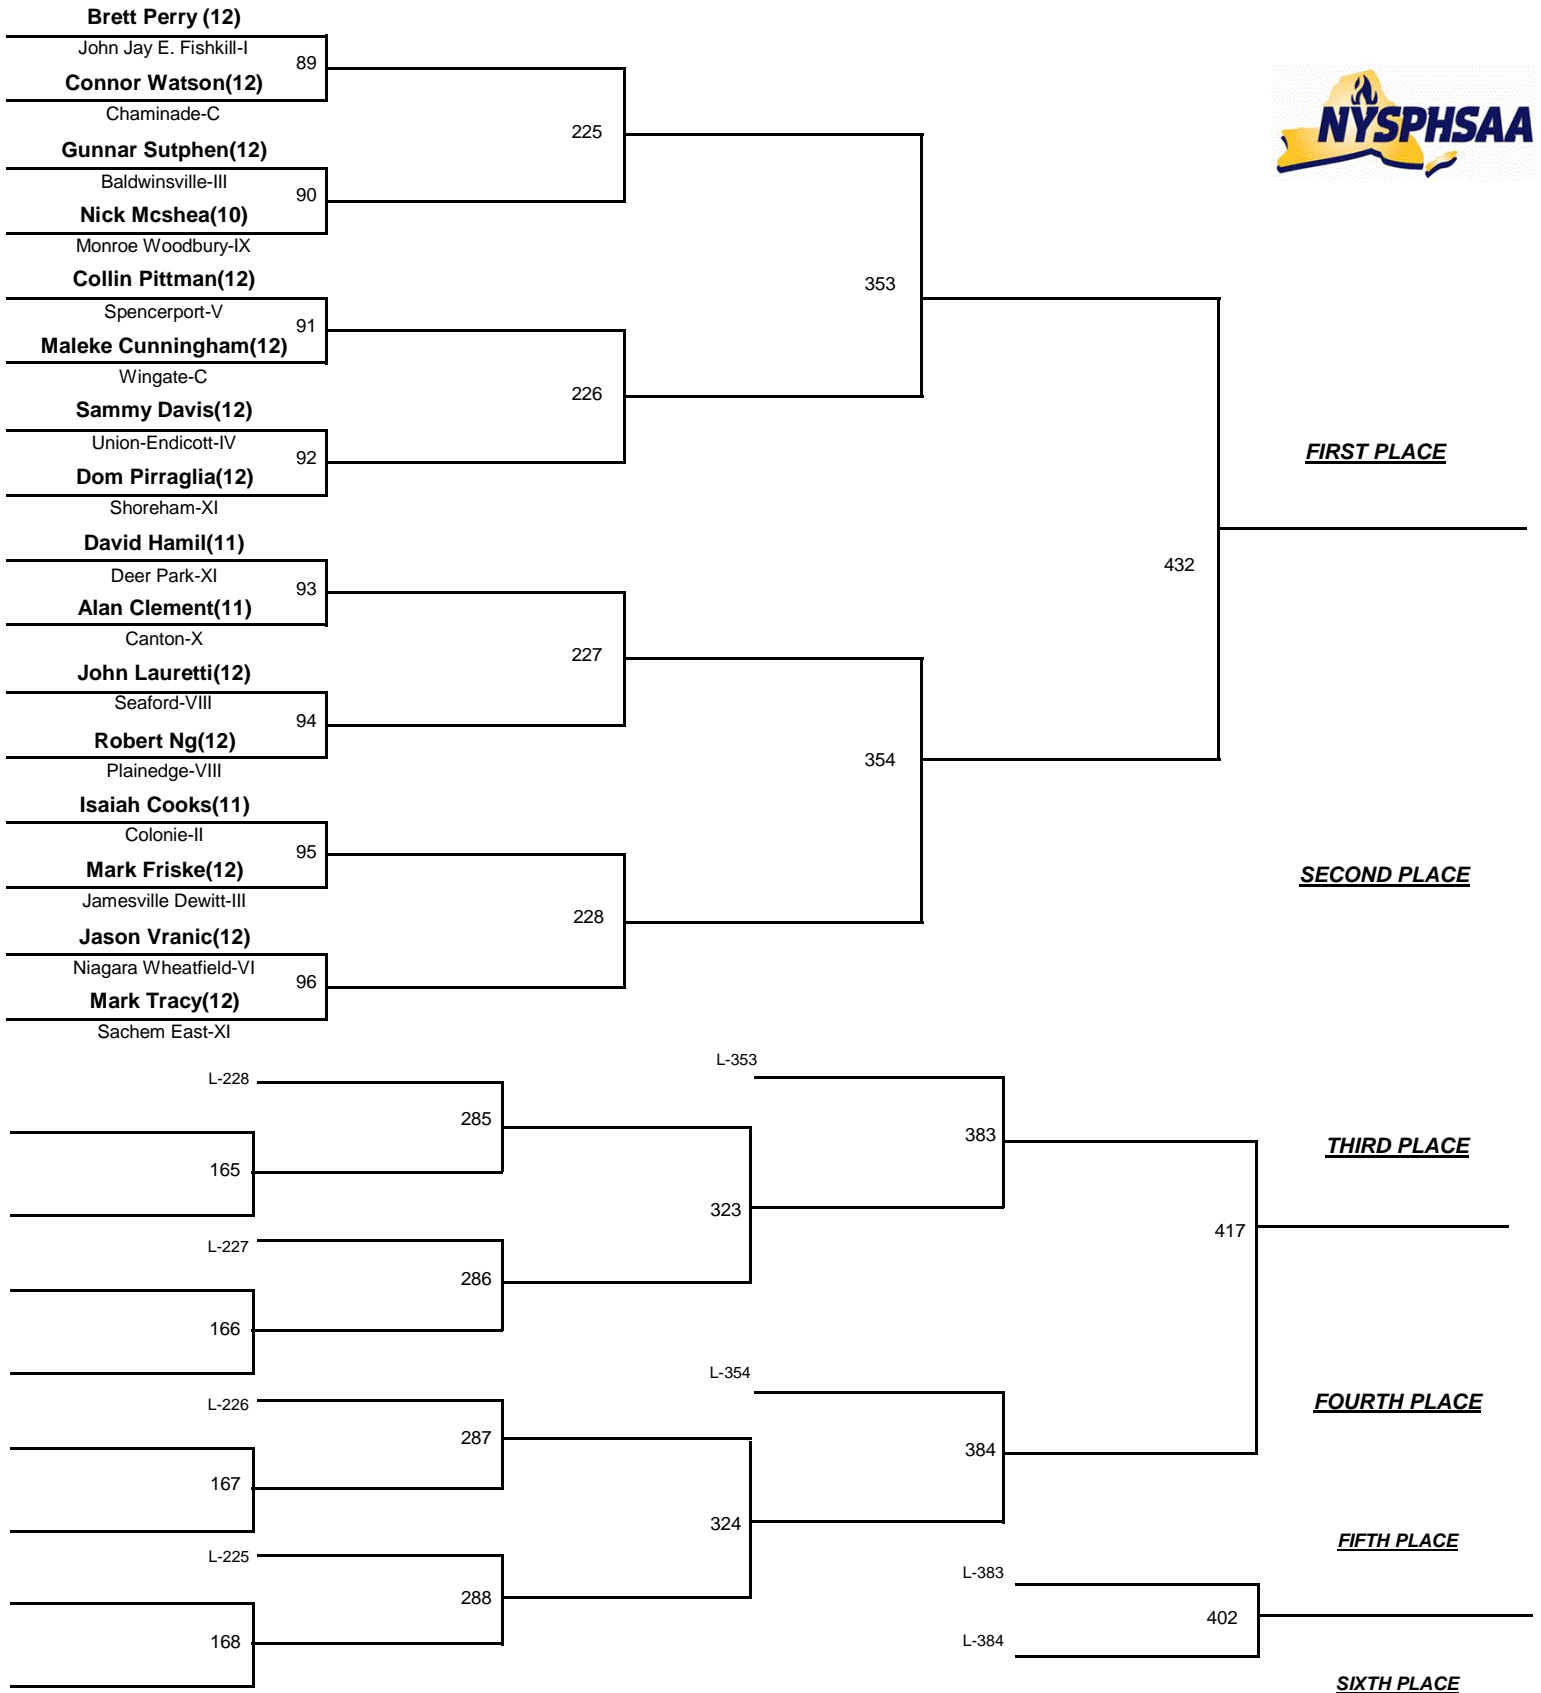

2014 NYSPHSAA Wrestling Championships

February 28 - March 1 2014

DIVISION I

DIVISION

182

WEIGHT

2014 NYSPHSAA Wrestling Championships

February 28 - March 1 2014