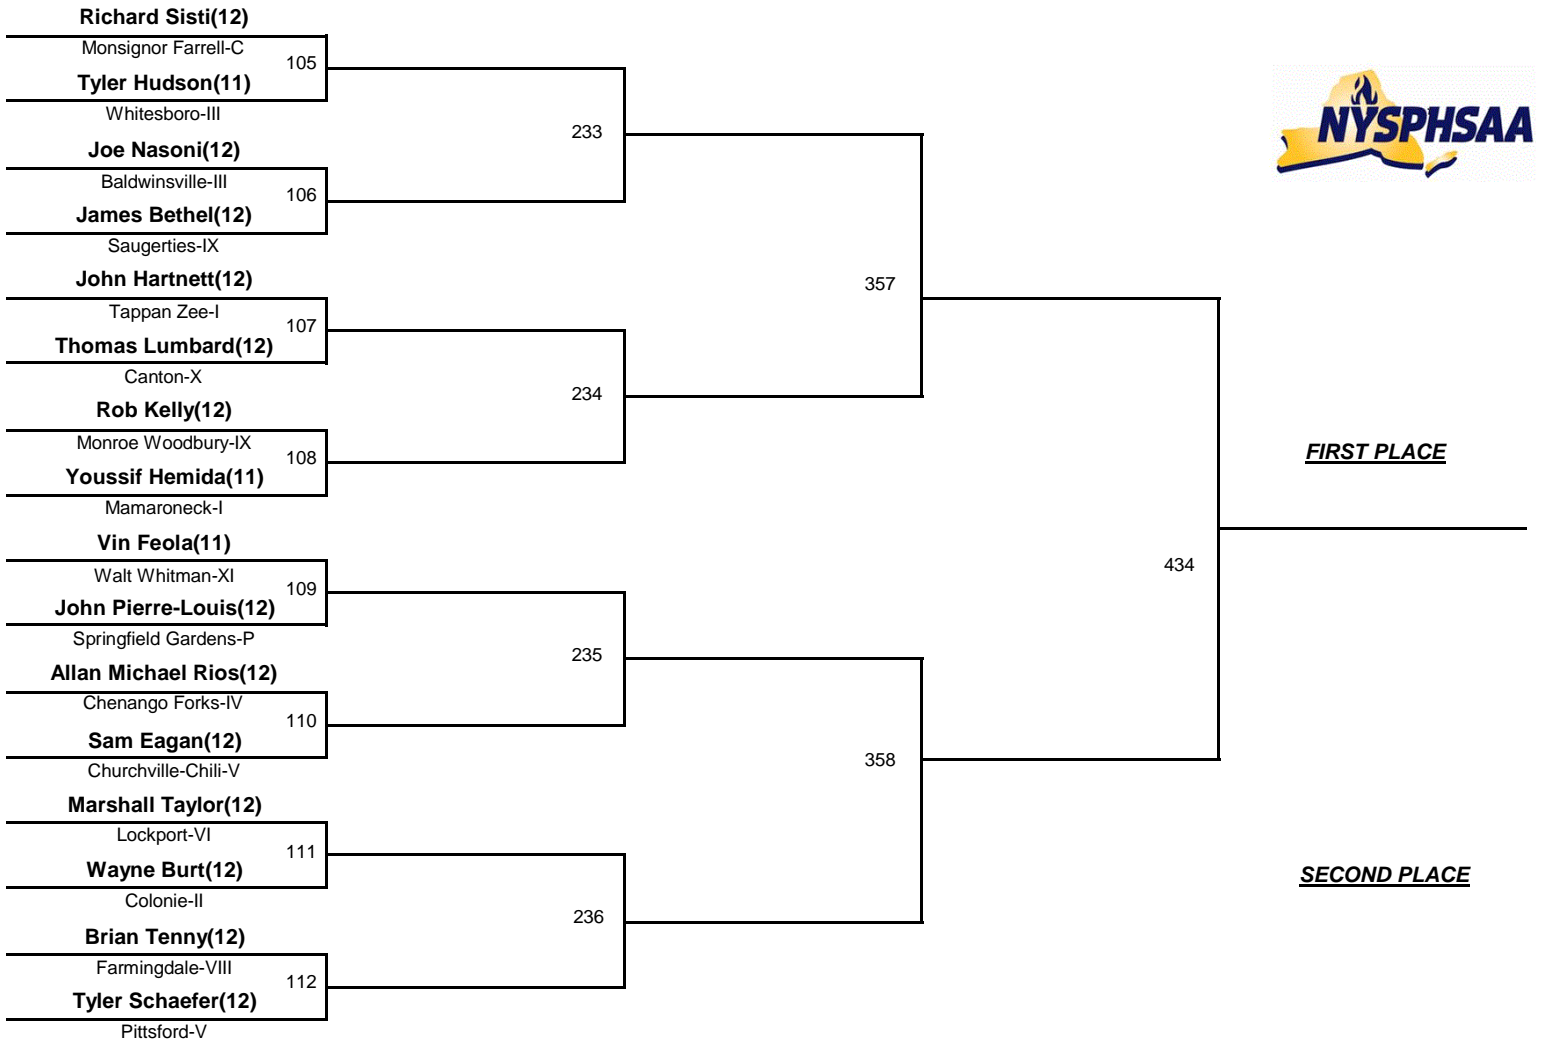

DIVISION I

DIVISION

220

WEIGHT

2014 NYSPHSAA Wrestling Championships

February 28 - March 1 2014