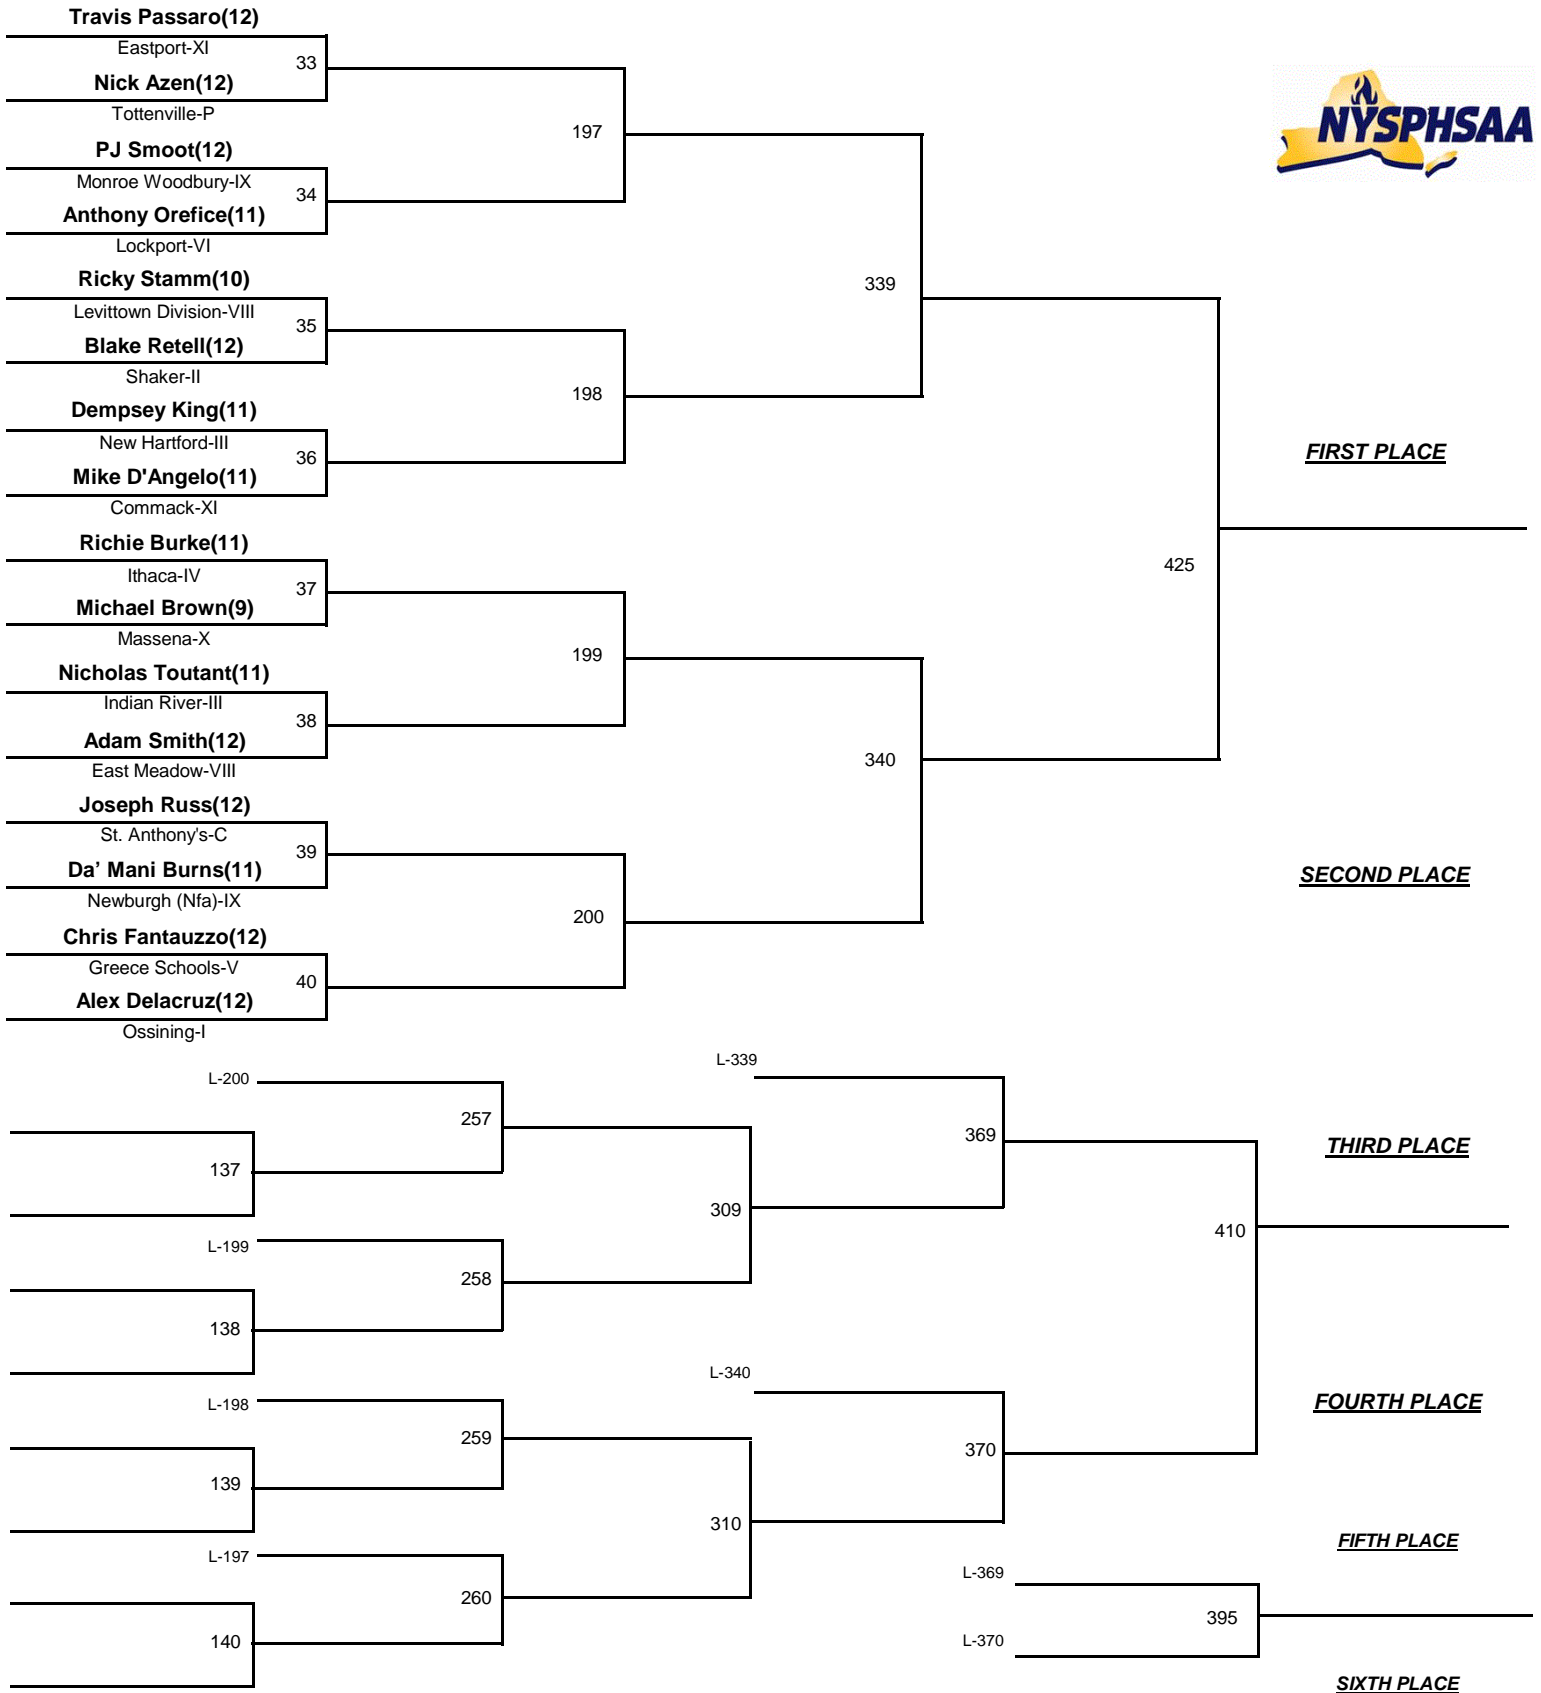

DIVISION I

DIVISION

126

WEIGHT

2014 NYSPHSAA Wrestling Championships

February 28 - March 1 2014