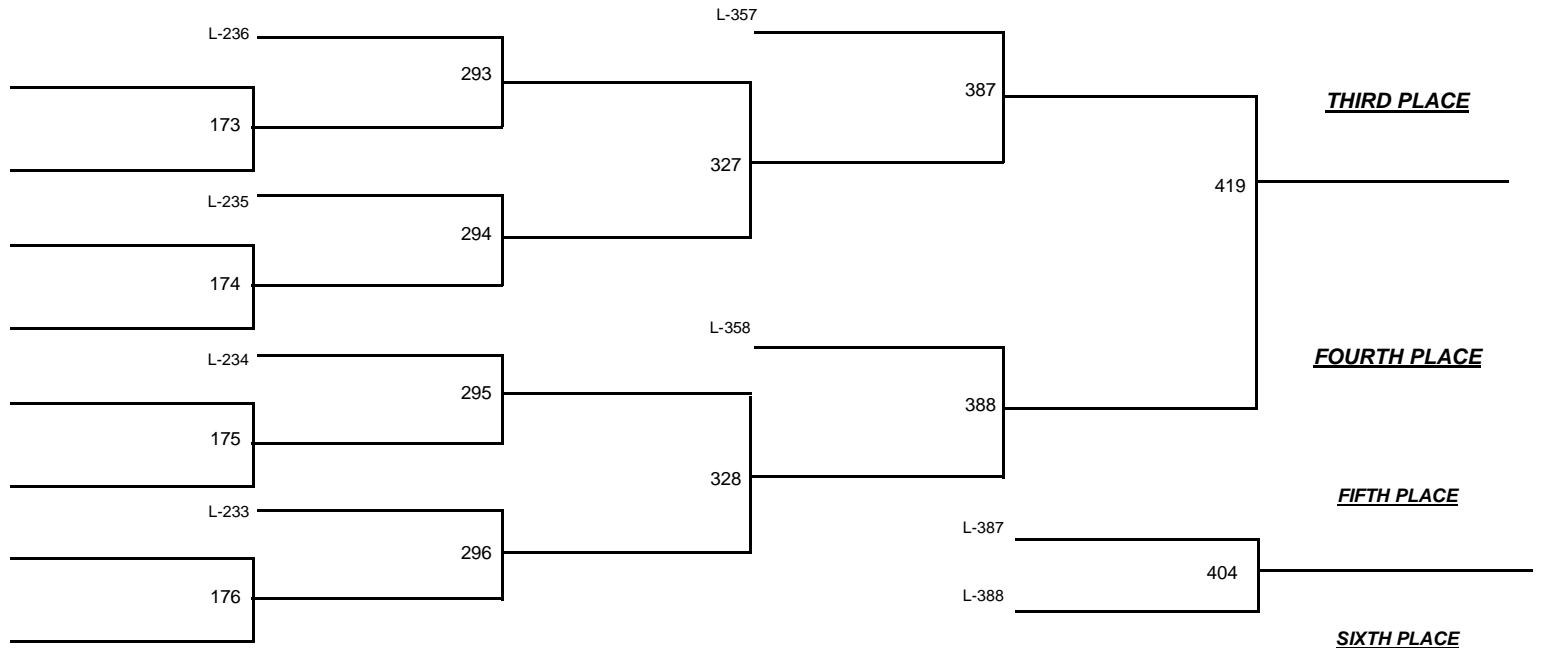

DIVISION I

DIVISION

220

WEIGHT

2014 NYSPHSAA Wrestling Championships

February 28 - March 1 2014